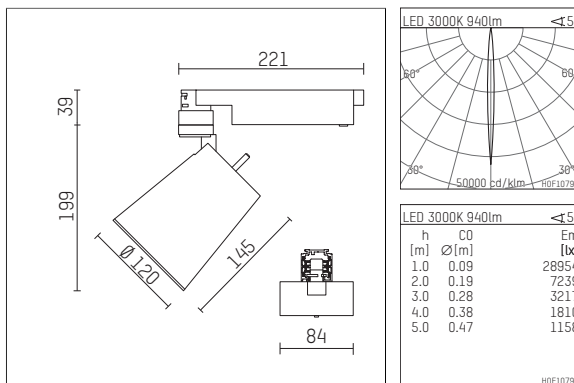

112 321 13 906 | silver

gin.o 3
spotlight
LED | 15 W 3000 K

- spotlight gin.o 3
- with 3 circuit universal adapter
- for Hoffmeister control.x tracks
- circuit selection is possible while adapter is inserted into the track
- passive thermo management
- with LED 1100 lm
- colour temperature: 3000 K
- colour rendering index: CRI >90
- L90 / B10 (50.000h)
- SDCM < 2
- net luminous flux: 940 lm
- total load: 15 W
- luminous efficacy: 62,7 lm/W
- rotationsymmetrical light distribution, narrow spot
- beam angle: 5 °
- LED power unit integrated in adapter, electronic (POTI)
- amplitude dimming
- adapter with integrated potentiometer
- dimming range: 100-0,1 %
- housing of die cast aluminium
- adapter of fibreglass reinforced thermoplastic
- safety glass, clear
- color-, protection- and conversion-filters are available as accessory
- length: 221 mm, width: 84 mm, height: 238 mm
- rotatable 360°, 90° tiltable
- weight: 1,88 kg
- protection rating: IP20
- protection class I
- 5 years Hoffmeister warranty
- Made in Germany
- maximum ambient temperature: 35 ° C
- certificates: manufactured according to DIN VDE 0711 / EN 60598, CE
- colour: silver
- 112 321 13 906

Additional optional accessory components

description accessory general	dimensions in mm	item number	pic.-No.
soft.shape lens for spotlights gin.o and lo.nely size 3	∅: 100	105782	01
sculpture lens for spotlights gin.o and lo.nely size 3	∅: 100	105773	02
prismatic glass for spotlights gin.o and lo.nely size 3	∅: 100	105775	03
honeycomb louver for spotlights gin.o and lo.nely size 3		105761721	04
soft.spot lens for spotlights gin.o and lo.nely size 3	∅: 100	105774	01