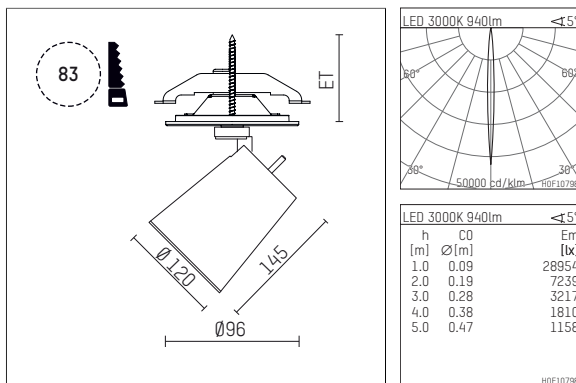

11232113 910-PA | white

gin.o 3
spotlight
LED | 15 W 3000 K

- spotlight gin.o 3
- with recessed mounting plate
- for recessed installation into wall or ceiling
- passive thermo management
- with LED 1100 lm
- colour temperature: 3000 K
- colour rendering index: CRI >90
- L90 / B10 (50.000h)
- SDCM < 2
- net luminous flux: 940 lm
- total load: 15 W
- luminous efficacy: 62,7 lm/W
- rotationsymmetrical light distribution, narrow spot
- beam angle: 5 °
- with external LED power unit, electronic, 220-240 V, 0/50/60 Hz
- amplitude dimming
- dimming range: 100-0,1 %
- power supply: supply cord with plug connection 2x5x2,5 mm², length: 360 mm
- suitable for through wiring
- housing of die cast aluminium
- safety glass, clear
- ceiling plate of die cast aluminium
- color-, protection- and conversion-filters are available as accessory
- diameter: 96 mm, recessing diameter: 83 mm
- recessing depth: 103 mm, ceiling thickness: 1-45 mm
- rotatable 360°, 90° tiltable
- weight: 2,05 kg
- protection rating: IP20
- protection class I
- 5 years Hoffmeister warranty
- Made in Germany
- maximum ambient temperature: 35 ° C
- certificates: manufactured according to DIN VDE 0711 / EN 60598, CE
- colour: white (RAL9016)
- 11232113 910-PA

Additional optional accessory components

description accessory general	dimensions in mm	item number	pic.-No.
soft.shape lens for spotlights gin.o and lo.nely size 3	∅: 100	105782	01
sculpture lens for spotlights gin.o and lo.nely size 3	∅: 100	105773	02
prismatic glass for spotlights gin.o and lo.nely size 3	∅: 100	105775	03
honeycomb louver for spotlights gin.o and lo.nely size 3		105761721	04
soft.spot lens for spotlights gin.o and lo.nely size 3	∅: 100	105774	01