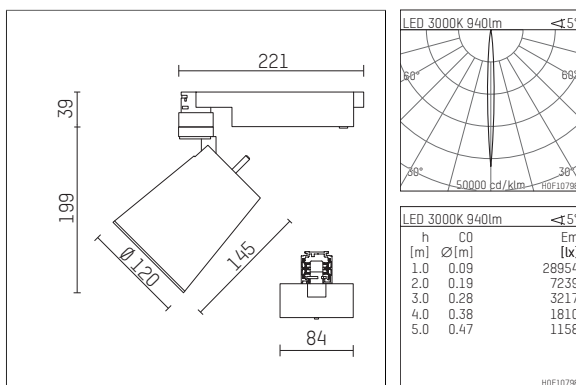

**112 321 13 910 | white**

gin.o 3  
spotlight  
LED | 15 W 3000 K

- spotlight gin.o 3
- with 3 circuit universal adapter
- for Hoffmeister control.x tracks
- circuit selection is possible while adapter is inserted into the track
- passive thermo management
- with LED 1100 lm
- colour temperature: 3000 K
- colour rendering index: CRI >90
- L90 / B10 (50.000h)
- SDCM < 2
- net luminous flux: 940 lm
- total load: 15 W
- luminous efficacy: 62,7 lm/W
- rotationsymmetrical light distribution, narrow spot
- beam angle: 5°
- LED power unit integrated in adapter, electronic (POTI)
- amplitude dimming
- adapter with integrated potentiometer
- dimming range: 100-0,1 %
- housing of die cast aluminium
- adapter of fibreglass reinforced thermoplastic
- safety glass, clear
- color-, protection- and conversion-filters are available as accessory
- length: 221 mm, width: 84 mm, height: 238 mm
- rotatable 360°, 90° tiltable
- weight: 1,88 kg
- protection rating: IP20
- protection class I
- 5 years Hoffmeister warranty
- Made in Germany
- maximum ambient temperature: 35 ° C
- certificates: manufactured according to DIN VDE 0711 / EN 60598, CE
- colour: white (RAL9016)
- 112 321 13 910

### Optional accessories

description accessory general	dimensions in mm	item number	pic.-No.
antiglare flaps for spotlights gin.o and lo.nely size 3		105757	01
connection ring suitable for attachment of accessories for spotlights gin.o and lo.nely size 3		105760910	02
tube screen suitable for attachment of accessories for spotlights gin.o and lo.nely size 3		105759910	03
connection tube with cross louver suitable for attachment of accessories for spotlights gin.o and lo.nely size 3		105758910	04
visor suitable for attachment of accessories for spotlights gin.o and lo.nely size 3		105783910	05