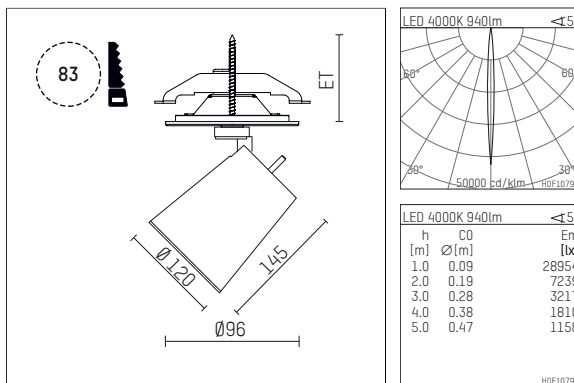

11232114 721-PA | black

gin.o 3
spotlight
LED | 15 W 4000 K

- spotlight gin.o 3
- with recessed mounting plate
- for recessed installation into wall or ceiling
- passive thermo management
- with LED 1100 lm
- colour temperature: 4000 K
- colour rendering index: CRI >80
- L90 / B10 (50.000h)
- SDCM < 3
- net luminous flux: 940 lm
- total load: 15 W
- luminous efficacy: 62,7 lm/W
- rotationsymmetrical light distribution, narrow spot
- beam angle: 5 °
- with external LED power unit, electronic, 220-240 V, 0/50/60 Hz
- amplitude dimming
- dimming range: 100-0,1 %
- power supply: supply cord with plug connection 2x5x2,5 mm², length: 360 mm
- suitable for through wiring
- housing of die cast aluminium
- safety glass, clear
- ceiling plate of die cast aluminium
- color-, protection- and conversion-filters are available as accessory
- diameter: 96 mm, recessing diameter: 83 mm
- recessing depth: 103 mm, ceiling thickness: 1-45 mm
- rotatable 360°, 90° tiltable
- weight: 2,05 kg
- protection rating: IP20
- protection class I
- 5 years Hoffmeister warranty
- Made in Germany
- maximum ambient temperature: 35 ° C
- certificates: manufactured according to DIN VDE 0711 / EN 60598, CE
- colour: black
- 11232114 721-PA

Additional optional accessory components

description accessory general	dimensions in mm	item number	pic.-No.
soft.shape lens for spotlights gin.o and lo.nely size 3	Ø: 100	105782	01
sculpture lens for spotlights gin.o and lo.nely size 3	Ø: 100	105773	02
prismatic glass for spotlights gin.o and lo.nely size 3	Ø: 100	105775	03
honeycomb louver for spotlights gin.o and lo.nely size 3		105761721	04
soft.spot lens for spotlights gin.o and lo.nely size 3	Ø: 100	105774	01