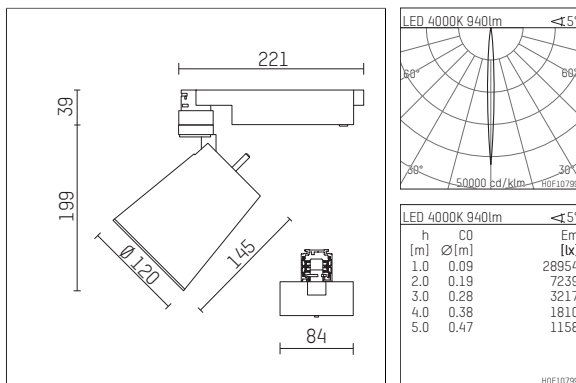

112 321 14 721 | black

gin.o 3
spotlight
LED | 15 W 4000 K

- spotlight gin.o 3
- with 3 circuit universal adapter
- for Hoffmeister control.x tracks
- circuit selection is possible while adapter is inserted into the track
- passive thermo management
- with LED 1100 lm
- colour temperature: 4000 K
- colour rendering index: CRI >80
- L90 / B10 (50.000h)
- SDCM < 3
- net luminous flux: 940 lm
- total load: 15 W
- luminous efficacy: 62,7 lm/W
- rotationsymmetrical light distribution, narrow spot
- beam angle: 5°
- LED power unit integrated in adapter, electronic (POTI)
- amplitude dimming
- adapter with integrated potentiometer
- dimming range: 100-0,1 %
- housing of die cast aluminium
- adapter of fibreglass reinforced thermoplastic
- safety glass, clear
- color-, protection- and conversion-filters are available as accessory
- length: 221 mm, width: 84 mm, height: 238 mm
- rotatable 360°, 90° tiltable
- weight: 1,88 kg
- protection rating: IP20
- protection class I
- 5 years Hoffmeister warranty
- Made in Germany
- maximum ambient temperature: 35 ° C
- certificates: manufactured according to DIN VDE 0711 / EN 60598, CE
- colour: black
- 112 321 14 721

Additional optional accessory components

description accessory general	dimensions in mm	item number	pic.-No.
soft.shape lens for spotlights gin.o and lo.nely size 3	Ø: 100	105782	01
sculpture lens for spotlights gin.o and lo.nely size 3	Ø: 100	105773	02
prismatic glass for spotlights gin.o and lo.nely size 3	Ø: 100	105775	03
honeycomb louver for spotlights gin.o and lo.nely size 3		105761721	04
soft.spot lens for spotlights gin.o and lo.nely size 3	Ø: 100	105774	01