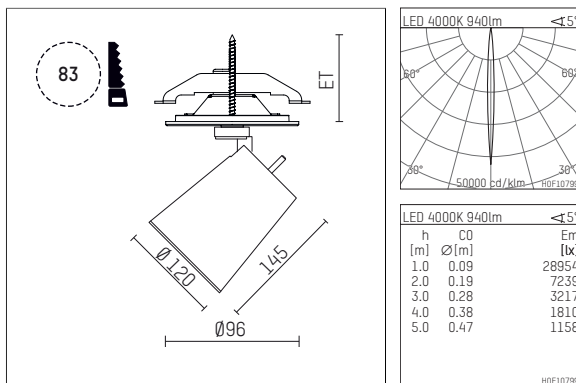

11232114 906-PA | silver

gin.o 3
spotlight
LED | 15 W 4000 K

- spotlight gin.o 3
- with recessed mounting plate
- for recessed installation into wall or ceiling
- passive thermo management
- with LED 1100 lm
- colour temperature: 4000 K
- colour rendering index: CRI >80
- L90 / B10 (50.000h)
- SDCM < 3
- net luminous flux: 940 lm
- total load: 15 W
- luminous efficacy: 62,7 lm/W
- rotationsymmetrical light distribution, narrow spot
- beam angle: 5 °
- with external LED power unit, electronic, 220-240 V, 0/50/60 Hz
- amplitude dimming
- dimming range: 100-0,1 %
- power supply: supply cord with plug connection 2x5x2,5 mm², length: 360 mm
- suitable for through wiring
- housing of die cast aluminium
- safety glass, clear
- ceiling plate of die cast aluminium
- color-, protection- and conversion-filters are available as accessory
- diameter: 96 mm, recessing diameter: 83 mm
- recessing depth: 103 mm, ceiling thickness: 1-45 mm
- rotatable 360°, 90° tiltable
- weight: 2,05 kg
- protection rating: IP20
- protection class I
- 5 years Hoffmeister warranty
- Made in Germany
- maximum ambient temperature: 35 ° C
- certificates: manufactured according to DIN VDE 0711 / EN 60598, CE
- colour: silver
- 11232114 906-PA

Additional optional accessory components

description accessory general	dimensions in mm	item number	pic.-No.
soft.shape lens for spotlights gin.o and lo.nely size 3	∅: 100	105782	01
sculpture lens for spotlights gin.o and lo.nely size 3	∅: 100	105773	02
prismatic glass for spotlights gin.o and lo.nely size 3	∅: 100	105775	03
honeycomb louver for spotlights gin.o and lo.nely size 3		105761721	04
soft.spot lens for spotlights gin.o and lo.nely size 3	∅: 100	105774	01