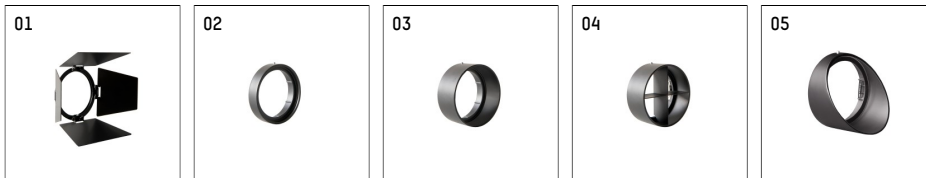

**112 321 14 906 | silver**

gin.o 3  
spotlight  
LED | 15 W 4000 K

- spotlight gin.o 3
- with 3 circuit universal adapter
- for Hoffmeister control.x tracks
- circuit selection is possible while adapter is inserted into the track
- passive thermo management
- with LED 1100 lm
- colour temperature: 4000 K
- colour rendering index: CRI >80
- L90 / B10 (50.000h)
- SDCM < 3
- net luminous flux: 940 lm
- total load: 15 W
- luminous efficacy: 62,7 lm/W
- rotationsymmetrical light distribution, narrow spot
- beam angle: 5°
- LED power unit integrated in adapter, electronic (POTI)
- amplitude dimming
- adapter with integrated potentiometer
- dimming range: 100-0,1 %
- housing of die cast aluminium
- adapter of fibreglass reinforced thermoplastic
- safety glass, clear
- color-, protection- and conversion-filters are available as accessory
- length: 221 mm, width: 84 mm, height: 238 mm
- rotatable 360°, 90° tiltable
- weight: 1,88 kg
- protection rating: IP20
- protection class I
- 5 years Hoffmeister warranty
- Made in Germany
- maximum ambient temperature: 35 ° C
- certificates: manufactured according to DIN VDE 0711 / EN 60598, CE
- colour: silver
- 112 321 14 906

### Optional accessories

description accessory general	dimensions in mm	item number	pic.-No.
antiglare flaps for spotlights gin.o and lo.nely size 3		105757	01
connection ring suitable for attachment of accessories for spotlights gin.o and lo.nely size 3		105760906	02
tube screen suitable for attachment of accessories for spotlights gin.o and lo.nely size 3		105759906	03
connection tube with cross louver suitable for attachment of accessories for spotlights gin.o and lo.nely size 3		105758906	04
visor suitable for attachment of accessories for spotlights gin.o and lo.nely size 3		105783906	05