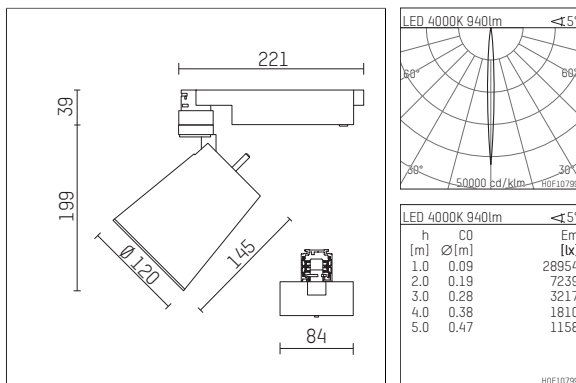

**112 321 14 906 | silver**

gin.o 3  
spotlight  
LED | 15 W 4000 K

- spotlight gin.o 3
- with 3 circuit universal adapter
- for Hoffmeister control.x tracks
- circuit selection is possible while adapter is inserted into the track
- passive thermo management
- with LED 1100 lm
- colour temperature: 4000 K
- colour rendering index: CRI >80
- L90 / B10 (50.000h)
- SDCM < 3
- net luminous flux: 940 lm
- total load: 15 W
- luminous efficacy: 62,7 lm/W
- rotationsymmetrical light distribution, narrow spot
- beam angle: 5°
- LED power unit integrated in adapter, electronic (POTI)
- amplitude dimming
- adapter with integrated potentiometer
- dimming range: 100-0,1 %
- housing of die cast aluminium
- adapter of fibreglass reinforced thermoplastic
- safety glass, clear
- color-, protection- and conversion-filters are available as accessory
- length: 221 mm, width: 84 mm, height: 238 mm
- rotatable 360°, 90° tiltable
- weight: 1,88 kg
- protection rating: IP20
- protection class I
- 5 years Hoffmeister warranty
- Made in Germany
- maximum ambient temperature: 35 ° C
- certificates: manufactured according to DIN VDE 0711 / EN 60598, CE
- colour: silver
- 112 321 14 906

### Additional optional accessory components

description accessory general	dimensions in mm	item number	pic.-No.
soft.shape lens for spotlights gin.o and lo.nely size 3	∅: 100	105782	01
sculpture lens for spotlights gin.o and lo.nely size 3	∅: 100	105773	02
prismatic glass for spotlights gin.o and lo.nely size 3	∅: 100	105775	03
honeycomb louver for spotlights gin.o and lo.nely size 3		105761721	04
soft.spot lens for spotlights gin.o and lo.nely size 3	∅: 100	105774	01