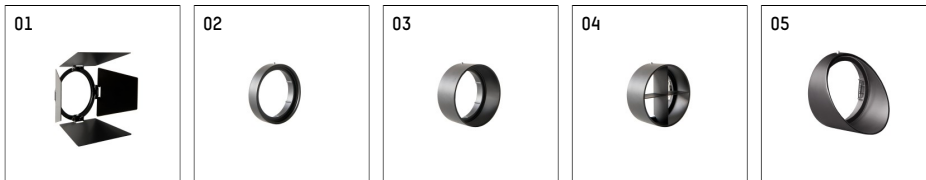

11232114 910-PA | white

gin.o 3
spotlight
LED | 15 W 4000 K

- spotlight gin.o 3
- with recessed mounting plate
- for recessed installation into wall or ceiling
- passive thermo management
- with LED 1100 lm
- colour temperature: 4000 K
- colour rendering index: CRI >80
- L90 / B10 (50.000h)
- SDCM < 3
- net luminous flux: 940 lm
- total load: 15 W
- luminous efficacy: 62,7 lm/W
- rotationsymmetrical light distribution, narrow spot
- beam angle: 5 °
- with external LED power unit, electronic, 220-240 V, 0/50/60 Hz
- amplitude dimming
- dimming range: 100-0,1 %
- power supply: supply cord with plug connection 2x5x2,5 mm², length: 360 mm
- suitable for through wiring
- housing of die cast aluminium
- safety glass, clear
- ceiling plate of die cast aluminium
- color-, protection- and conversion-filters are available as accessory
- diameter: 96 mm, recessing diameter: 83 mm
- recessing depth: 103 mm, ceiling thickness: 1-45 mm
- rotatable 360°, 90° tiltable
- weight: 2,05 kg
- protection rating: IP20
- protection class I
- 5 years Hoffmeister warranty
- Made in Germany
- maximum ambient temperature: 35 ° C
- certificates: manufactured according to DIN VDE 0711 / EN 60598, CE
- colour: white (RAL9016)
- 11232114 910-PA

Additional optional accessory components

description accessory general	dimensions in mm	item number	pic.-No.
soft.shape lens for spotlights gin.o and lo.nely size 3	∅: 100	105782	01
sculpture lens for spotlights gin.o and lo.nely size 3	∅: 100	105773	02
prismatic glass for spotlights gin.o and lo.nely size 3	∅: 100	105775	03
honeycomb louver for spotlights gin.o and lo.nely size 3		105761721	04
soft.spot lens for spotlights gin.o and lo.nely size 3	∅: 100	105774	01