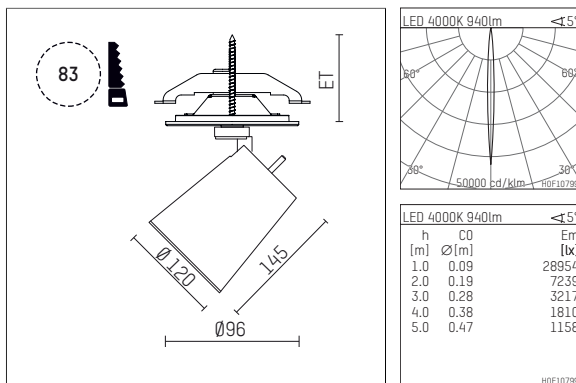

11232114 910-PA | white

gin.o 3
spotlight
LED | 15 W 4000 K

- spotlight gin.o 3
- with recessed mounting plate
- for recessed installation into wall or ceiling
- passive thermo management
- with LED 1100 lm
- colour temperature: 4000 K
- colour rendering index: CRI >80
- L90 / B10 (50.000h)
- SDCM < 3
- net luminous flux: 940 lm
- total load: 15 W
- luminous efficacy: 62,7 lm/W
- rotationsymmetrical light distribution, narrow spot
- beam angle: 5 °
- with external LED power unit, electronic, 220-240 V, 0/50/60 Hz
- amplitude dimming
- dimming range: 100-0,1 %
- power supply: supply cord with plug connection 2x5x2,5 mm², length: 360 mm
- suitable for through wiring
- housing of die cast aluminium
- safety glass, clear
- ceiling plate of die cast aluminium
- color-, protection- and conversion-filters are available as accessory
- diameter: 96 mm, recessing diameter: 83 mm
- recessing depth: 103 mm, ceiling thickness: 1-45 mm
- rotatable 360°, 90° tiltable
- weight: 2,05 kg
- protection rating: IP20
- protection class I
- 5 years Hoffmeister warranty
- Made in Germany
- maximum ambient temperature: 35 ° C
- certificates: manufactured according to DIN VDE 0711 / EN 60598, CE
- colour: white (RAL9016)
- 11232114 910-PA

Additional optional accessory components

description accessory general	dimensions in mm	item number	pic.-No.
soft.shape lens for spotlights gin.o and lo.nely size 3	∅: 100	105782	01
sculpture lens for spotlights gin.o and lo.nely size 3	∅: 100	105773	02
prismatic glass for spotlights gin.o and lo.nely size 3	∅: 100	105775	03
honeycomb louver for spotlights gin.o and lo.nely size 3		105761721	04
soft.spot lens for spotlights gin.o and lo.nely size 3	∅: 100	105774	01