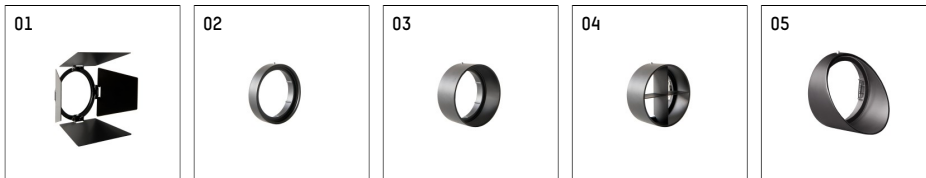

112 321 14 910 | white

gin.o 3

spotlight

LED | 15 W 4000 K

- spotlight gin.o 3
- with 3 circuit universal adapter
- for Hoffmeister control.x tracks
- circuit selection is possible while adapter is inserted into the track
- passive thermo management
- with LED 1100 lm
- colour temperature: 4000 K
- colour rendering index: CRI >80
- L90 / B10 (50.000h)
- SDCM < 3
- net luminous flux: 940 lm
- total load: 15 W
- luminous efficacy: 62,7 lm/W
- rotationsymmetrical light distribution, narrow spot
- beam angle: 5°
- LED power unit integrated in adapter, electronic (POTI)
- amplitude dimming
- adapter with integrated potentiometer
- dimming range: 100-0,1 %
- housing of die cast aluminium
- adapter of fibreglass reinforced thermoplastic
- safety glass, clear
- color-, protection- and conversion-filters are available as accessory
- length: 221 mm, width: 84 mm, height: 238 mm
- rotatable 360°, 90° tiltable
- weight: 1,88 kg
- protection rating: IP20
- protection class I
- 5 years Hoffmeister warranty
- Made in Germany
- maximum ambient temperature: 35 ° C
- certificates: manufactured according to DIN VDE 0711 / EN 60598, CE
- colour: white (RAL9016)
- 112 321 14 910

- Overview of accessories on the following page / s

112 321 14 910
accessory

Optional accessories

description accessory general	dimensions in mm	item number	pic.-No.
antiglare flaps for spotlights gin.o and lo.nely size 3		105757	01
connection ring suitable for attachment of accessories for spotlights gin.o and lo.nely size 3		105760910	02
tube screen suitable for attachment of accessories for spotlights gin.o and lo.nely size 3		105759910	03
connection tube with cross louver suitable for attachment of accessories for spotlights gin.o and lo.nely size 3		105758910	04
visor suitable for attachment of accessories for spotlights gin.o and lo.nely size 3		105783910	05