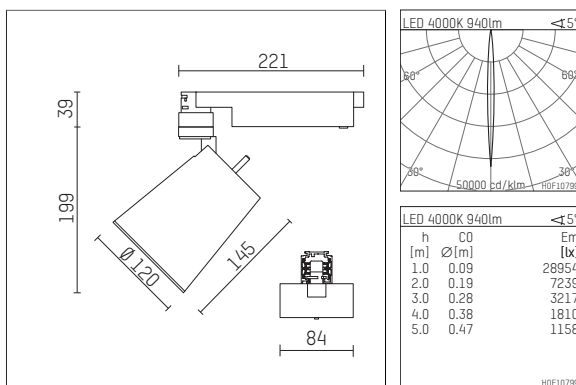

112 321 14 910 | white

gin.o 3

spotlight

LED | 15 W 4000 K

- spotlight gin.o 3
- with 3 circuit universal adapter
- for Hoffmeister control.x tracks
- circuit selection is possible while adapter is inserted into the track
- passive thermo management
- with LED 1100 lm
- colour temperature: 4000 K
- colour rendering index: CRI >80
- L90 / B10 (50.000h)
- SDCM < 3
- net luminous flux: 940 lm
- total load: 15 W
- luminous efficacy: 62,7 lm/W
- rotationsymmetrical light distribution, narrow spot
- beam angle: 5°
- LED power unit integrated in adapter, electronic (POTI)
- amplitude dimming
- adapter with integrated potentiometer
- dimming range: 100-0,1 %
- housing of die cast aluminium
- adapter of fibreglass reinforced thermoplastic
- safety glass, clear
- color-, protection- and conversion-filters are available as accessory
- length: 221 mm, width: 84 mm, height: 238 mm
- rotatable 360°, 90° tiltable
- weight: 1,88 kg
- protection rating: IP20
- protection class I
- 5 years Hoffmeister warranty
- Made in Germany
- maximum ambient temperature: 35 ° C
- certificates: manufactured according to DIN VDE 0711 / EN 60598, CE
- colour: white (RAL9016)
- 112 321 14 910

- Overview of accessories on the following page / s

112 321 14 910
accessory

Optional accessories

description accessory general	dimensions in mm	item number	pic.-No.
antiglare flaps for spotlights gin.o and lo.nely size 3		105757	01
connection ring suitable for attachment of accessories for spotlights gin.o and lo.nely size 3		105760910	02
tube screen suitable for attachment of accessories for spotlights gin.o and lo.nely size 3		105759910	03
connection tube with cross louver suitable for attachment of accessories for spotlights gin.o and lo.nely size 3		105758910	04
visor suitable for attachment of accessories for spotlights gin.o and lo.nely size 3		105783910	05