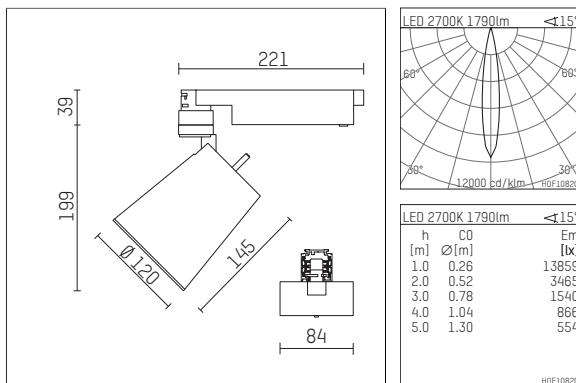

**112 332 02 721 D | black**

gin.o 3  
spotlight  
LED | 28 W 2700 K

- spotlight gin.o 3
- with 3 circuit DALI adapter
- for Hoffmeister control.x tracks
- circuit selection is possible while adapter is inserted into the track
- passive thermo management
- with LED 2100 lm
- colour temperature: 2700 K
- colour rendering index: CRI >90
- L90 / B10 (50.000h)
- SDCM < 2
- net luminous flux: 1790 lm
- total load: 28 W
- luminous efficacy: 63,9 lm/W
- rotationsymmetrical light distribution, spot
- beam angle: 15 °
- LED power unit integrated in adapter, electronic (DALI)
- amplitude dimming
- dimming range: 100-1 %
- housing of die cast aluminium
- adapter of fibreglass reinforced thermoplastic
- microprismatic filter with very high rate of light transmission
- color-, protection- and conversion-filters are available as accessory
- length: 221 mm, width: 84 mm, height: 238 mm
- rotatable 360°, 90° tiltable
- weight: 2,16 kg
- protection rating: IP20
- protection class I
- 5 years Hoffmeister warranty
- Made in Germany
- maximum ambient temperature: 35 ° C
- certificates: manufactured according to DIN VDE 0711 / EN 60598, CE
- colour: black
- 112 332 02 721 D

### Additional optional accessory components

description accessory general	dimensions in mm	item number	pic.-No.
soft.shape lens for spotlights gin.o and lo.nely size 3	∅: 100	105782	01
sculpture lens for spotlights gin.o and lo.nely size 3	∅: 100	105773	02
prismatic glass for spotlights gin.o and lo.nely size 3	∅: 100	105775	03
honeycomb louver for spotlights gin.o and lo.nely size 3		105761721	04
soft.spot lens for spotlights gin.o and lo.nely size 3	∅: 100	105774	01