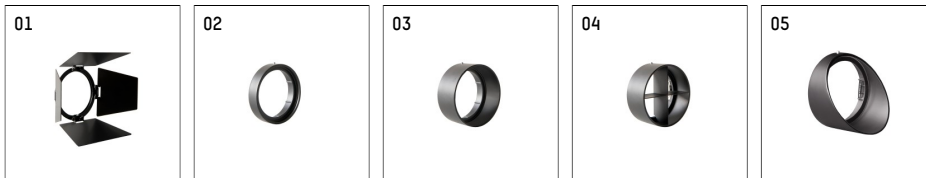

## 112 332 02 906 D | silver

gin.o 3  
spotlight  
LED | 28 W 2700 K

- spotlight gin.o 3
- with 3 circuit DALI adapter
- for Hoffmeister control.x tracks
- circuit selection is possible while adapter is inserted into the track
- passive thermo management
- with LED 2100 lm
- colour temperature: 2700 K
- colour rendering index: CRI >90
- L90 / B10 (50.000h)
- SDCM < 2
- net luminous flux: 1790 lm
- total load: 28 W
- luminous efficacy: 63,9 lm/W
- rotationsymmetrical light distribution, spot
- beam angle: 15 °
- LED power unit integrated in adapter, electronic (DALI)
- amplitude dimming
- dimming range: 100-1 %
- housing of die cast aluminium
- adapter of fibreglass reinforced thermoplastic
- microprismatic filter with very high rate of light transmission
- color-, protection- and conversion-filters are available as accessory
- length: 221 mm, width: 84 mm, height: 238 mm
- rotatable 360°, 90° tiltable
- weight: 2,16 kg
- protection rating: IP20
- protection class I
- 5 years Hoffmeister warranty
- Made in Germany
- maximum ambient temperature: 35 ° C
- certificates: manufactured according to DIN VDE 0711 / EN 60598, CE
- colour: silver
- 112 332 02 906 D

### Optional accessories

description accessory general	dimensions in mm	item number	pic.-No.
antiglare flaps for spotlights gin.o and lo.nely size 3		105757	01
connection ring suitable for attachment of accessories for spotlights gin.o and lo.nely size 3		105760906	02
tube screen suitable for attachment of accessories for spotlights gin.o and lo.nely size 3		105759906	03
connection tube with cross louver suitable for attachment of accessories for spotlights gin.o and lo.nely size 3		105758906	04
visor suitable for attachment of accessories for spotlights gin.o and lo.nely size 3		105783906	05