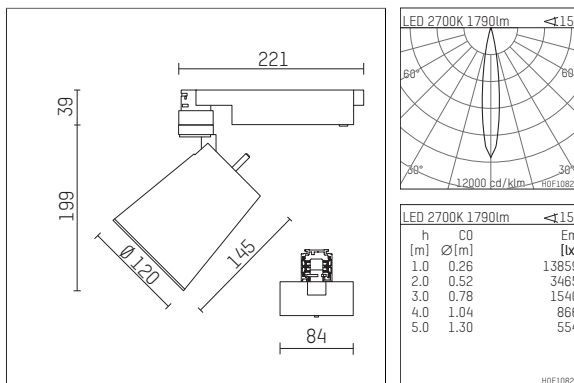

## 112 332 02 906 D | silver

gin.o 3  
spotlight  
LED | 28 W 2700 K

- spotlight gin.o 3
- with 3 circuit DALI adapter
- for Hoffmeister control.x tracks
- circuit selection is possible while adapter is inserted into the track
- passive thermo management
- with LED 2100 lm
- colour temperature: 2700 K
- colour rendering index: CRI >90
- L90 / B10 (50.000h)
- SDCM < 2
- net luminous flux: 1790 lm
- total load: 28 W
- luminous efficacy: 63,9 lm/W
- rotationsymmetrical light distribution, spot
- beam angle: 15 °
- LED power unit integrated in adapter, electronic (DALI)
- amplitude dimming
- dimming range: 100-1 %
- housing of die cast aluminium
- adapter of fibreglass reinforced thermoplastic
- microprismatic filter with very high rate of light transmission
- color-, protection- and conversion-filters are available as accessory
- length: 221 mm, width: 84 mm, height: 238 mm
- rotatable 360°, 90° tiltable
- weight: 2,16 kg
- protection rating: IP20
- protection class I
- 5 years Hoffmeister warranty
- Made in Germany
- maximum ambient temperature: 35 ° C
- certificates: manufactured according to DIN VDE 0711 / EN 60598, CE
- colour: silver
- 112 332 02 906 D

### Additional optional accessory components

description accessory general	dimensions in mm	item number	pic.-No.
soft.shape lens for spotlights gin.o and lo.nely size 3	∅: 100	105782	01
sculpture lens for spotlights gin.o and lo.nely size 3	∅: 100	105773	02
prismatic glass for spotlights gin.o and lo.nely size 3	∅: 100	105775	03
honeycomb louver for spotlights gin.o and lo.nely size 3		105761721	04
soft.spot lens for spotlights gin.o and lo.nely size 3	∅: 100	105774	01