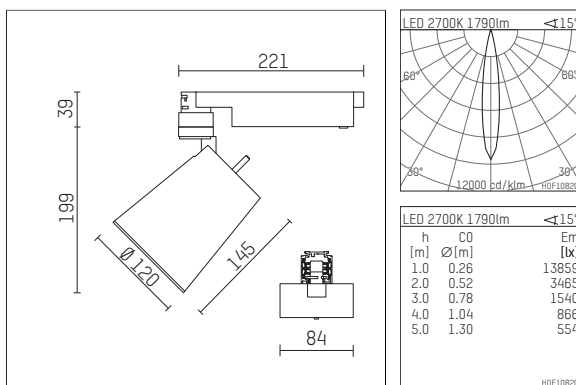

**112 332 02 910 D | white**

gin.o 3  
spotlight  
LED | 28 W 2700 K

- spotlight gin.o 3
- with 3 circuit DALI adapter
- for Hoffmeister control.x tracks
- circuit selection is possible while adapter is inserted into the track
- passive thermo management
- with LED 2100 lm
- colour temperature: 2700 K
- colour rendering index: CRI >90
- L90 / B10 (50.000h)
- SDCM < 2
- net luminous flux: 1790 lm
- total load: 28 W
- luminous efficacy: 63,9 lm/W
- rotationsymmetrical light distribution, spot
- beam angle: 15 °
- LED power unit integrated in adapter, electronic (DALI)
- amplitude dimming
- dimming range: 100-1 %
- housing of die cast aluminium
- adapter of fibreglass reinforced thermoplastic
- microprismatic filter with very high rate of light transmission
- color-, protection- and conversion-filters are available as accessory
- length: 221 mm, width: 84 mm, height: 238 mm
- rotatable 360°, 90° tiltable
- weight: 2,16 kg
- protection rating: IP20
- protection class I
- 5 years Hoffmeister warranty
- Made in Germany
- maximum ambient temperature: 35 ° C
- certificates: manufactured according to DIN VDE 0711 / EN 60598, CE
- colour: white (RAL9016)
- 112 332 02 910 D

### Additional optional accessory components

description accessory general	dimensions in mm	item number	pic.-No.
soft.shape lens for spotlights gin.o and lo.nely size 3	Ø: 100	105782	01
sculpture lens for spotlights gin.o and lo.nely size 3	Ø: 100	105773	02
prismatic glass for spotlights gin.o and lo.nely size 3	Ø: 100	105775	03
honeycomb louver for spotlights gin.o and lo.nely size 3		105761721	04
soft.spot lens for spotlights gin.o and lo.nely size 3	Ø: 100	105774	01