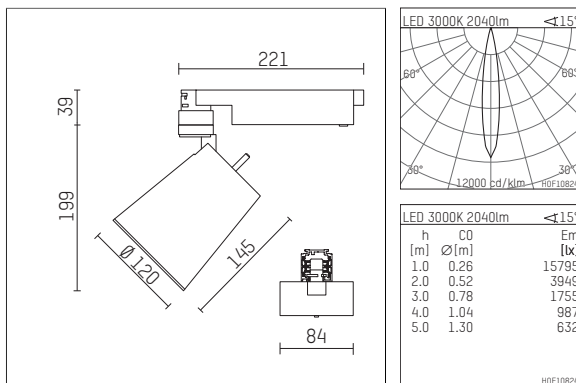

## 112 332 03 721 D | black

gin.o 3  
spotlight  
LED | 28 W 3000 K

- spotlight gin.o 3
- with 3 circuit DALI adapter
- for Hoffmeister control.x tracks
- circuit selection is possible while adapter is inserted into the track
- passive thermo management
- with LED 2400 lm
- colour temperature: 3000 K
- colour rendering index: CRI >90
- L90 / B10 (50.000h)
- SDCM < 2
- net luminous flux: 2040 lm
- total load: 28 W
- luminous efficacy: 72,9 lm/W
- rotationsymmetrical light distribution, spot
- beam angle: 15 °
- LED power unit integrated in adapter, electronic (DALI)
- amplitude dimming
- dimming range: 100-1 %
- housing of die cast aluminium
- adapter of fibreglass reinforced thermoplastic
- safety glass, clear
- color-, protection- and conversion-filters are available as accessory
- length: 221 mm, width: 84 mm, height: 238 mm
- rotatable 360°, 90° tiltable
- weight: 2,16 kg
- protection rating: IP20
- protection class I
- 5 years Hoffmeister warranty
- Made in Germany
- maximum ambient temperature: 35 ° C
- certificates: manufactured according to DIN VDE 0711 / EN 60598, CE
- colour: black
- 112 332 03 721 D

### Additional optional accessory components

description accessory general	dimensions in mm	item number	pic.-No.
soft.shape lens for spotlights gin.o and lo.nely size 3	∅: 100	105782	01
sculpture lens for spotlights gin.o and lo.nely size 3	∅: 100	105773	02
prismatic glass for spotlights gin.o and lo.nely size 3	∅: 100	105775	03
honeycomb louver for spotlights gin.o and lo.nely size 3		105761721	04
soft.spot lens for spotlights gin.o and lo.nely size 3	∅: 100	105774	01