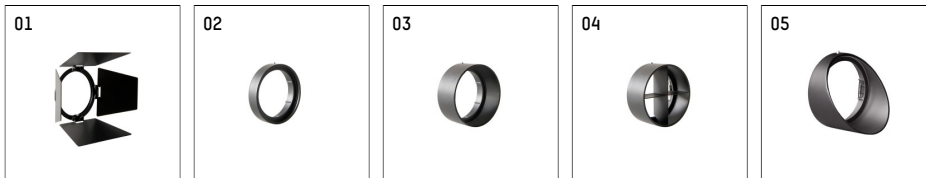

## 112 332 03 721 D | black

gin.o 3  
spotlight  
LED | 28 W 3000 K

- spotlight gin.o 3
- with 3 circuit DALI adapter
- for Hoffmeister control.x tracks
- circuit selection is possible while adapter is inserted into the track
- passive thermo management
- with LED 2400 lm
- colour temperature: 3000 K
- colour rendering index: CRI >90
- L90 / B10 (50.000h)
- SDCM < 2
- net luminous flux: 2040 lm
- total load: 28 W
- luminous efficacy: 72,9 lm/W
- rotationsymmetrical light distribution, spot
- beam angle: 15 °
- LED power unit integrated in adapter, electronic (DALI)
- amplitude dimming
- dimming range: 100-1 %
- housing of die cast aluminium
- adapter of fibreglass reinforced thermoplastic
- safety glass, clear
- color-, protection- and conversion-filters are available as accessory
- length: 221 mm, width: 84 mm, height: 238 mm
- rotatable 360°, 90° tiltable
- weight: 2,16 kg
- protection rating: IP20
- protection class I
- 5 years Hoffmeister warranty
- Made in Germany
- maximum ambient temperature: 35 ° C
- certificates: manufactured according to DIN VDE 0711 / EN 60598, CE
- colour: black
- 112 332 03 721 D

### Optional accessories

description accessory general	dimensions in mm	item number	pic.-No.
antiglare flaps for spotlights gin.o and lo.nely size 3		105757	01
connection ring suitable for attachment of accessories for spotlights gin.o and lo.nely size 3		105760721	02
tube screen suitable for attachment of accessories for spotlights gin.o and lo.nely size 3		105759721	03
connection tube with cross louver suitable for attachment of accessories for spotlights gin.o and lo.nely size 3		105758721	04
visor suitable for attachment of accessories for spotlights gin.o and lo.nely size 3		105783721	05