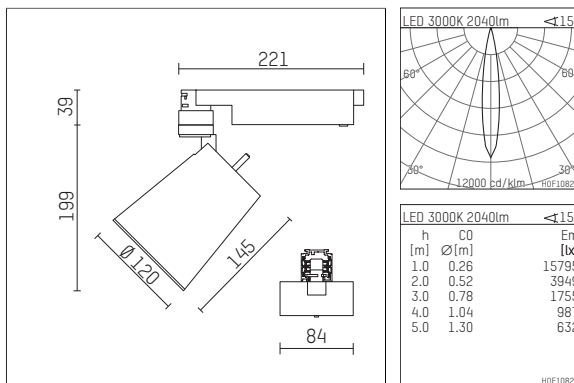

**112 332 03 906 D | silver**

gin.o 3  
spotlight  
LED | 28 W 3000 K

- spotlight gin.o 3
- with 3 circuit DALI adapter
- for Hoffmeister control.x tracks
- circuit selection is possible while adapter is inserted into the track
- passive thermo management
- with LED 2400 lm
- colour temperature: 3000 K
- colour rendering index: CRI >90
- L90 / B10 (50.000h)
- SDCM < 2
- net luminous flux: 2040 lm
- total load: 28 W
- luminous efficacy: 72,9 lm/W
- rotationsymmetrical light distribution, spot
- beam angle: 15 °
- LED power unit integrated in adapter, electronic (DALI)
- amplitude dimming
- dimming range: 100-1 %
- housing of die cast aluminium
- adapter of fibreglass reinforced thermoplastic
- safety glass, clear
- color-, protection- and conversion-filters are available as accessory
- length: 221 mm, width: 84 mm, height: 238 mm
- rotatable 360°, 90° tiltable
- weight: 2,16 kg
- protection rating: IP20
- protection class I
- 5 years Hoffmeister warranty
- Made in Germany
- maximum ambient temperature: 35 ° C
- certificates: manufactured according to DIN VDE 0711 / EN 60598, CE
- colour: silver
- 112 332 03 906 D

### Additional optional accessory components

description accessory general	dimensions in mm	item number	pic.-No.
soft.shape lens for spotlights gin.o and lo.nely size 3	∅: 100	105782	01
sculpture lens for spotlights gin.o and lo.nely size 3	∅: 100	105773	02
prismatic glass for spotlights gin.o and lo.nely size 3	∅: 100	105775	03
honeycomb louver for spotlights gin.o and lo.nely size 3		105761721	04
soft.spot lens for spotlights gin.o and lo.nely size 3	∅: 100	105774	01