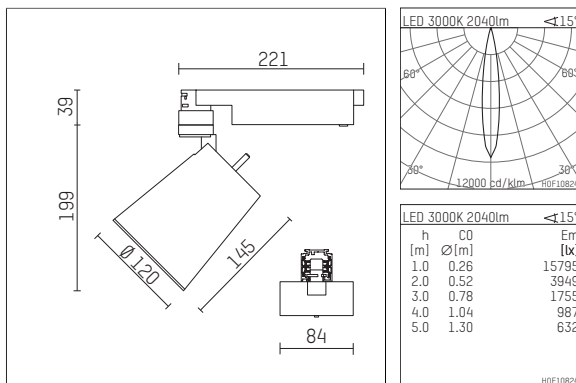

112 332 03 910 D | white

gin.o 3
spotlight
LED | 28 W 3000 K

- spotlight gin.o 3
- with 3 circuit DALI adapter
- for Hoffmeister control.x tracks
- circuit selection is possible while adapter is inserted into the track
- passive thermo management
- with LED 2400 lm
- colour temperature: 3000 K
- colour rendering index: CRI >90
- L90 / B10 (50.000h)
- SDCM < 2
- net luminous flux: 2040 lm
- total load: 28 W
- luminous efficacy: 72,9 lm/W
- rotationsymmetrical light distribution, spot
- beam angle: 15 °
- LED power unit integrated in adapter, electronic (DALI)
- amplitude dimming
- dimming range: 100-1 %
- housing of die cast aluminium
- adapter of fibreglass reinforced thermoplastic
- safety glass, clear
- color-, protection- and conversion-filters are available as accessory
- length: 221 mm, width: 84 mm, height: 238 mm
- rotatable 360°, 90° tiltable
- weight: 2,16 kg
- protection rating: IP20
- protection class I
- 5 years Hoffmeister warranty
- Made in Germany
- maximum ambient temperature: 35 ° C
- certificates: manufactured according to DIN VDE 0711 / EN 60598, CE
- colour: white (RAL9016)
- 112 332 03 910 D

Additional optional accessory components

description accessory general	dimensions in mm	item number	pic.-No.
soft.shape lens for spotlights gin.o and lo.nely size 3	∅: 100	105782	01
sculpture lens for spotlights gin.o and lo.nely size 3	∅: 100	105773	02
prismatic glass for spotlights gin.o and lo.nely size 3	∅: 100	105775	03
honeycomb louver for spotlights gin.o and lo.nely size 3		105761721	04
soft.spot lens for spotlights gin.o and lo.nely size 3	∅: 100	105774	01