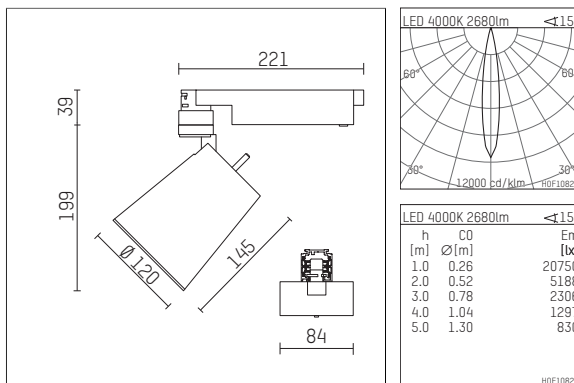

112 332 04 721 D | black

gin.o 3
spotlight
LED | 28 W 4000 K

- spotlight gin.o 3
- with 3 circuit DALI adapter
- for Hoffmeister control.x tracks
- circuit selection is possible while adapter is inserted into the track
- passive thermo management
- with LED 3150 lm
- colour temperature: 4000 K
- colour rendering index: CRI >80
- L90 / B10 (50.000h)
- SDCM < 2
- net luminous flux: 2680 lm
- total load: 28 W
- luminous efficacy: 95,7 lm/W
- rotationsymmetrical light distribution, spot
- beam angle: 15 °
- LED power unit integrated in adapter, electronic (DALI)
- amplitude dimming
- dimming range: 100-1 %
- housing of die cast aluminium
- adapter of fibreglass reinforced thermoplastic
- safety glass, clear
- color-, protection- and conversion-filters are available as accessory
- length: 221 mm, width: 84 mm, height: 238 mm
- rotatable 360°, 90° tiltable
- weight: 2,16 kg
- protection rating: IP20
- protection class I
- 5 years Hoffmeister warranty
- Made in Germany
- maximum ambient temperature: 35 ° C
- certificates: manufactured according to DIN VDE 0711 / EN 60598, CE
- colour: black
- 112 332 04 721 D

Additional optional accessory components

description accessory general	dimensions in mm	item number	pic.-No.
soft.shape lens for spotlights gin.o and lo.nely size 3	∅: 100	105782	01
sculpture lens for spotlights gin.o and lo.nely size 3	∅: 100	105773	02
prismatic glass for spotlights gin.o and lo.nely size 3	∅: 100	105775	03
honeycomb louver for spotlights gin.o and lo.nely size 3		105761721	04
soft.spot lens for spotlights gin.o and lo.nely size 3	∅: 100	105774	01