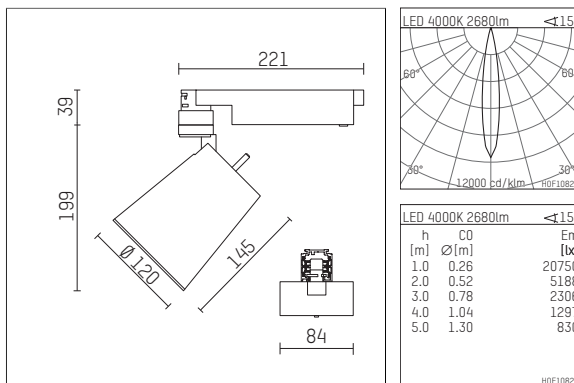

112 332 04 906 D | silver

gin.o 3
spotlight
LED | 28 W 4000 K

- spotlight gin.o 3
- with 3 circuit DALI adapter
- for Hoffmeister control.x tracks
- circuit selection is possible while adapter is inserted into the track
- passive thermo management
- with LED 3150 lm
- colour temperature: 4000 K
- colour rendering index: CRI >80
- L90 / B10 (50.000h)
- SDCM < 2
- net luminous flux: 2680 lm
- total load: 28 W
- luminous efficacy: 95,7 lm/W
- rotationsymmetrical light distribution, spot
- beam angle: 15°
- LED power unit integrated in adapter, electronic (DALI)
- amplitude dimming
- dimming range: 100-1 %
- housing of die cast aluminium
- adapter of fibreglass reinforced thermoplastic
- safety glass, clear
- color-, protection- and conversion-filters are available as accessory
- length: 221 mm, width: 84 mm, height: 238 mm
- rotatable 360°, 90° tiltable
- weight: 2,16 kg
- protection rating: IP20
- protection class I
- 5 years Hoffmeister warranty
- Made in Germany
- maximum ambient temperature: 35 ° C
- certificates: manufactured according to DIN VDE 0711 / EN 60598, CE
- colour: silver
- 112 332 04 906 D

Additional optional accessory components

description accessory general	dimensions in mm	item number	pic.-No.
soft.shape lens for spotlights gin.o and lo.nely size 3	∅: 100	105782	01
sculpture lens for spotlights gin.o and lo.nely size 3	∅: 100	105773	02
prismatic glass for spotlights gin.o and lo.nely size 3	∅: 100	105775	03
honeycomb louver for spotlights gin.o and lo.nely size 3		105761721	04
soft.spot lens for spotlights gin.o and lo.nely size 3	∅: 100	105774	01