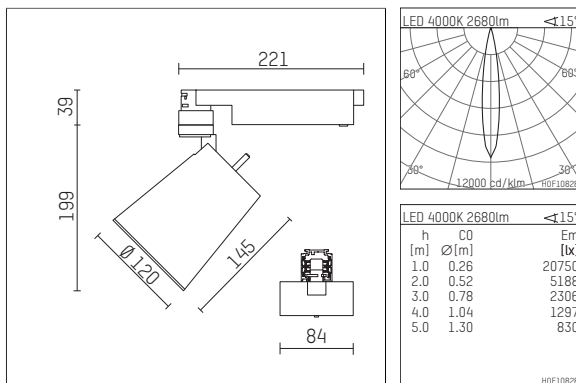

**112 332 04 910 D | white**

gin.o 3  
spotlight  
LED | 28 W 4000 K

- spotlight gin.o 3
- with 3 circuit DALI adapter
- for Hoffmeister control.x tracks
- circuit selection is possible while adapter is inserted into the track
- passive thermo management
- with LED 3150 lm
- colour temperature: 4000 K
- colour rendering index: CRI >80
- L90 / B10 (50.000h)
- SDCM < 2
- net luminous flux: 2680 lm
- total load: 28 W
- luminous efficacy: 95,7 lm/W
- rotationsymmetrical light distribution, spot
- beam angle: 15°
- LED power unit integrated in adapter, electronic (DALI)
- amplitude dimming
- dimming range: 100-1 %
- housing of die cast aluminium
- adapter of fibreglass reinforced thermoplastic
- safety glass, clear
- color-, protection- and conversion-filters are available as accessory
- length: 221 mm, width: 84 mm, height: 238 mm
- rotatable 360°, 90° tilttable
- weight: 2,16 kg
- protection rating: IP20
- protection class I
- 5 years Hoffmeister warranty
- Made in Germany
- maximum ambient temperature: 35 ° C
- certificates: manufactured according to DIN VDE 0711 / EN 60598, CE
- colour: white (RAL9016)
- 112 332 04 910 D

### Additional optional accessory components

description accessory general	dimensions in mm	item number	pic.-No.
soft.shape lens for spotlights gin.o and lo.nely size 3	∅: 100	105782	01
sculpture lens for spotlights gin.o and lo.nely size 3	∅: 100	105773	02
prismatic glass for spotlights gin.o and lo.nely size 3	∅: 100	105775	03
honeycomb louver for spotlights gin.o and lo.nely size 3		105761721	04
soft.spot lens for spotlights gin.o and lo.nely size 3	∅: 100	105774	01