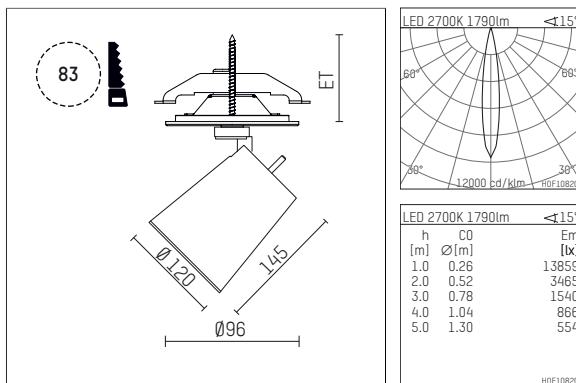

11233212 721-PA | black

gin.o 3
spotlight
LED | 28 W 2700 K

- spotlight gin.o 3
- with recessed mounting plate
- for recessed installation into wall or ceiling
- passive thermo management
- with LED 2100 lm
- colour temperature: 2700 K
- colour rendering index: CRI >90
- L90 / B10 (50.000h)
- SDCM < 2
- net luminous flux: 1790 lm
- total load: 28 W
- luminous efficacy: 63,9 lm/W
- rotationsymmetrical light distribution, spot
- beam angle: 15 °
- with external LED power unit, electronic, 220-240 V, 0/50/60 Hz
- amplitude dimming
- dimming range: 100-1 %
- power supply: supply cord with plug connection 2x5x2,5 mm², length: 360 mm
- suitable for through wiring
- housing of die cast aluminium
- microprismatic filter with very high rate of light transmission
- ceiling plate of die cast aluminium
- color-, protection- and conversion-filters are available as accessory
- diameter: 96 mm, recessing diameter: 83 mm
- recessing depth: 103 mm, ceiling thickness: 1-45 mm
- rotatable 360°, 90° tiltable
- weight: 2,33 kg
- protection rating: IP20
- protection class I
- 5 years Hoffmeister warranty
- Made in Germany
- maximum ambient temperature: 35 ° C
- certificates: manufactured according to DIN VDE 0711 / EN 60598, CE
- colour: black
- 11233212 721-PA

Additional optional accessory components

description accessory general	dimensions in mm	item number	pic.-No.
soft.shape lens for spotlights gin.o and lo.nely size 3	∅: 100	105782	01
sculpture lens for spotlights gin.o and lo.nely size 3	∅: 100	105773	02
prismatic glass for spotlights gin.o and lo.nely size 3	∅: 100	105775	03
honeycomb louver for spotlights gin.o and lo.nely size 3		105761721	04
soft.spot lens for spotlights gin.o and lo.nely size 3	∅: 100	105774	01