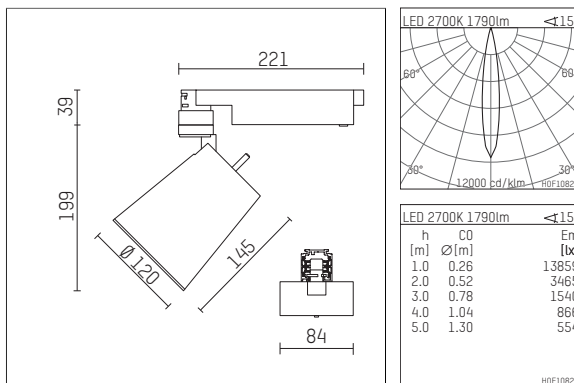

112 332 12 721 | black

gin.o 3
spotlight
LED | 28 W 2700 K

- spotlight gin.o 3
- with 3 circuit universal adapter
- for Hoffmeister control.x tracks
- circuit selection is possible while adapter is inserted into the track
- passive thermo management
- with LED 2100 lm
- colour temperature: 2700 K
- colour rendering index: CRI >90
- L90 / B10 (50.000h)
- SDCM < 2
- net luminous flux: 1790 lm
- total load: 28 W
- luminous efficacy: 63,9 lm/W
- rotationsymmetrical light distribution, spot
- beam angle: 15 °
- LED power unit integrated in adapter, electronic (POTI)
- amplitude dimming
- adapter with integrated potentiometer
- dimming range: 100-1 %
- housing of die cast aluminium
- adapter of fibreglass reinforced thermoplastic
- microprismatic filter with very high rate of light transmission
- color-, protection- and conversion-filters are available as accessory
- length: 221 mm, width: 84 mm, height: 238 mm
- rotatable 360°, 90° tilttable
- weight: 2,16 kg
- protection rating: IP20
- protection class I
- 5 years Hoffmeister warranty
- Made in Germany
- maximum ambient temperature: 35 ° C
- certificates: manufactured according to DIN VDE 0711 / EN 60598, CE
- colour: black
- 112 332 12 721

Additional optional accessory components

description accessory general	dimensions in mm	item number	pic.-No.
soft.shape lens for spotlights gin.o and lo.nely size 3	∅: 100	105782	01
sculpture lens for spotlights gin.o and lo.nely size 3	∅: 100	105773	02
prismatic glass for spotlights gin.o and lo.nely size 3	∅: 100	105775	03
honeycomb louver for spotlights gin.o and lo.nely size 3		105761721	04
soft.spot lens for spotlights gin.o and lo.nely size 3	∅: 100	105774	01