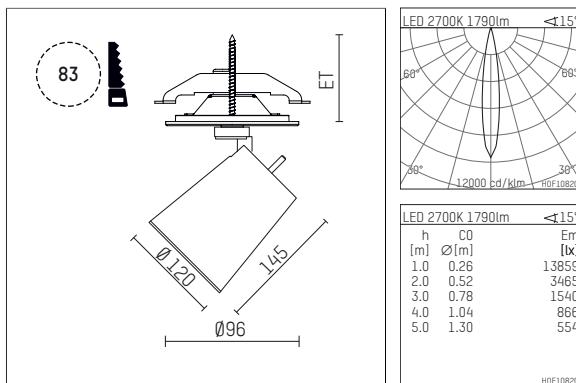

11233212 906-PA | silver

gin.o 3
spotlight
LED | 28 W 2700 K

- spotlight gin.o 3
- with recessed mounting plate
- for recessed installation into wall or ceiling
- passive thermo management
- with LED 2100 lm
- colour temperature: 2700 K
- colour rendering index: CRI >90
- L90 / B10 (50.000h)
- SDCM < 2
- net luminous flux: 1790 lm
- total load: 28 W
- luminous efficacy: 63,9 lm/W
- rotationsymmetrical light distribution, spot
- beam angle: 15 °
- with external LED power unit, electronic, 220-240 V, 0/50/60 Hz
- amplitude dimming
- dimming range: 100-1 %
- power supply: supply cord with plug connection 2x5x2,5 mm², length: 360 mm
- suitable for through wiring
- housing of die cast aluminium
- microprismatic filter with very high rate of light transmission
- ceiling plate of die cast aluminium
- color-, protection- and conversion-filters are available as accessory
- diameter: 96 mm, recessing diameter: 83 mm
- recessing depth: 103 mm, ceiling thickness: 1-45 mm
- rotatable 360°, 90° tiltable
- weight: 2,33 kg
- protection rating: IP20
- protection class I
- 5 years Hoffmeister warranty
- Made in Germany
- maximum ambient temperature: 35 ° C
- certificates: manufactured according to DIN VDE 0711 / EN 60598, CE
- colour: silver
- 11233212 906-PA

Additional optional accessory components

description accessory general	dimensions in mm	item number	pic.-No.
soft.shape lens for spotlights gin.o and lo.nely size 3	Ø: 100	105782	01
sculpture lens for spotlights gin.o and lo.nely size 3	Ø: 100	105773	02
prismatic glass for spotlights gin.o and lo.nely size 3	Ø: 100	105775	03
honeycomb louver for spotlights gin.o and lo.nely size 3		105761721	04
soft.spot lens for spotlights gin.o and lo.nely size 3	Ø: 100	105774	01