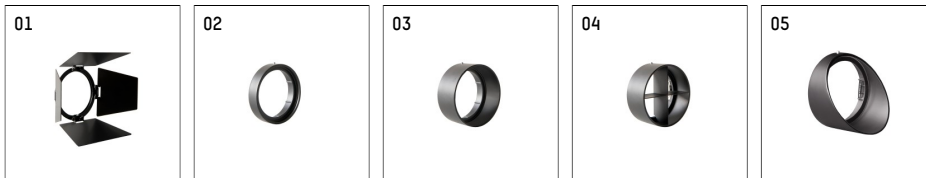

**112 332 12 906 | silver**

gin.o 3  
spotlight  
LED | 28 W 2700 K

- spotlight gin.o 3
- with 3 circuit universal adapter
- for Hoffmeister control.x tracks
- circuit selection is possible while adapter is inserted into the track
- passive thermo management
- with LED 2100 lm
- colour temperature: 2700 K
- colour rendering index: CRI >90
- L90 / B10 (50.000h)
- SDCM < 2
- net luminous flux: 1790 lm
- total load: 28 W
- luminous efficacy: 63,9 lm/W
- rotationsymmetrical light distribution, spot
- beam angle: 15 °
- LED power unit integrated in adapter, electronic (POTI)
- amplitude dimming
- adapter with integrated potentiometer
- dimming range: 100-1 %
- housing of die cast aluminium
- adapter of fibreglass reinforced thermoplastic
- microprismatic filter with very high rate of light transmission
- color-, protection- and conversion-filters are available as accessory
- length: 221 mm, width: 84 mm, height: 238 mm
- rotatable 360°, 90° tilttable
- weight: 2,16 kg
- protection rating: IP20
- protection class I
- 5 years Hoffmeister warranty
- Made in Germany
- maximum ambient temperature: 35 ° C
- certificates: manufactured according to DIN VDE 0711 / EN 60598, CE
- colour: silver
- 112 332 12 906

### Optional accessories

description accessory general	dimensions in mm	item number	pic.-No.
antiglare flaps for spotlights gin.o and lo.nely size 3		105757	01
connection ring suitable for attachment of accessories for spotlights gin.o and lo.nely size 3		105760906	02
tube screen suitable for attachment of accessories for spotlights gin.o and lo.nely size 3		105759906	03
connection tube with cross louver suitable for attachment of accessories for spotlights gin.o and lo.nely size 3		105758906	04
visor suitable for attachment of accessories for spotlights gin.o and lo.nely size 3		105783906	05