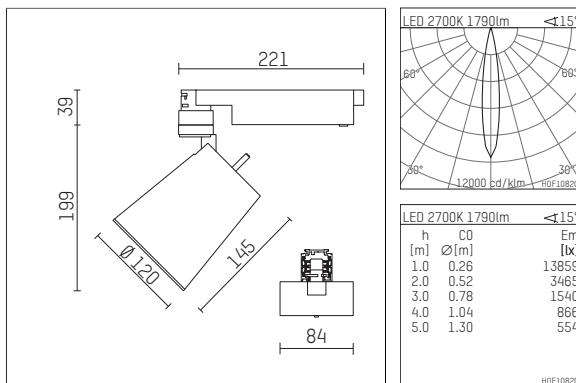

**112 332 12 906 | silver**

gin.o 3  
spotlight  
LED | 28 W 2700 K

- spotlight gin.o 3
- with 3 circuit universal adapter
- for Hoffmeister control.x tracks
- circuit selection is possible while adapter is inserted into the track
- passive thermo management
- with LED 2100 lm
- colour temperature: 2700 K
- colour rendering index: CRI >90
- L90 / B10 (50.000h)
- SDCM < 2
- net luminous flux: 1790 lm
- total load: 28 W
- luminous efficacy: 63,9 lm/W
- rotationsymmetrical light distribution, spot
- beam angle: 15 °
- LED power unit integrated in adapter, electronic (POTI)
- amplitude dimming
- adapter with integrated potentiometer
- dimming range: 100-1 %
- housing of die cast aluminium
- adapter of fibreglass reinforced thermoplastic
- microprismatic filter with very high rate of light transmission
- color-, protection- and conversion-filters are available as accessory
- length: 221 mm, width: 84 mm, height: 238 mm
- rotatable 360°, 90° tilttable
- weight: 2,16 kg
- protection rating: IP20
- protection class I
- 5 years Hoffmeister warranty
- Made in Germany
- maximum ambient temperature: 35 ° C
- certificates: manufactured according to DIN VDE 0711 / EN 60598, CE
- colour: silver
- 112 332 12 906

### Additional optional accessory components

description accessory general	dimensions in mm	item number	pic.-No.
soft.shape lens for spotlights gin.o and lo.nely size 3	∅: 100	105782	01
sculpture lens for spotlights gin.o and lo.nely size 3	∅: 100	105773	02
prismatic glass for spotlights gin.o and lo.nely size 3	∅: 100	105775	03
honeycomb louver for spotlights gin.o and lo.nely size 3		105761721	04
soft.spot lens for spotlights gin.o and lo.nely size 3	∅: 100	105774	01