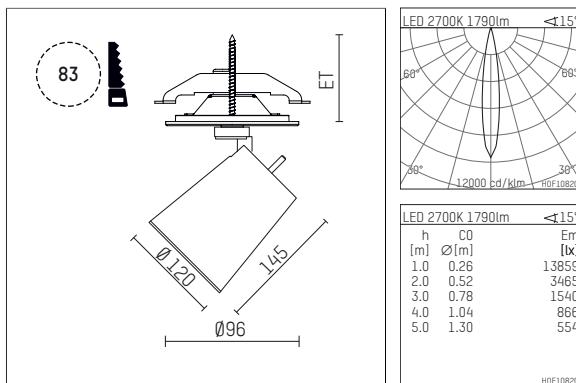

11233212 910-PA | white

gin.o 3
spotlight
LED | 28 W 2700 K

- spotlight gin.o 3
- with recessed mounting plate
- for recessed installation into wall or ceiling
- passive thermo management
- with LED 2100 lm
- colour temperature: 2700 K
- colour rendering index: CRI >90
- L90 / B10 (50.000h)
- SDCM < 2
- net luminous flux: 1790 lm
- total load: 28 W
- luminous efficacy: 63,9 lm/W
- rotationsymmetrical light distribution, spot
- beam angle: 15 °
- with external LED power unit, electronic, 220-240 V, 0/50/60 Hz
- amplitude dimming
- dimming range: 100-1 %
- power supply: supply cord with plug connection 2x5x2,5 mm², length: 360 mm
- suitable for through wiring
- housing of die cast aluminium
- microprismatic filter with very high rate of light transmission
- ceiling plate of die cast aluminium
- color-, protection- and conversion-filters are available as accessory
- diameter: 96 mm, recessing diameter: 83 mm
- recessing depth: 103 mm, ceiling thickness: 1-45 mm
- rotatable 360°, 90° tiltable
- weight: 2,33 kg
- protection rating: IP20
- protection class I
- 5 years Hoffmeister warranty
- Made in Germany
- maximum ambient temperature: 35 ° C
- certificates: manufactured according to DIN VDE 0711 / EN 60598, CE
- colour: white (RAL9016)
- 11233212 910-PA

Additional optional accessory components

description accessory general	dimensions in mm	item number	pic.-No.
soft.shape lens for spotlights gin.o and lo.nely size 3	∅: 100	105782	01
sculpture lens for spotlights gin.o and lo.nely size 3	∅: 100	105773	02
prismatic glass for spotlights gin.o and lo.nely size 3	∅: 100	105775	03
honeycomb louver for spotlights gin.o and lo.nely size 3		105761721	04
soft.spot lens for spotlights gin.o and lo.nely size 3	∅: 100	105774	01