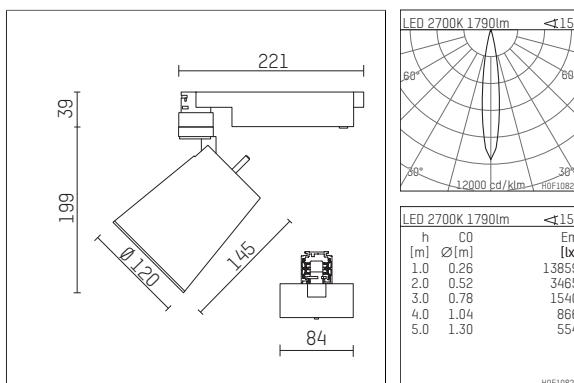

112 332 12 910 | white

gin.o 3
spotlight
LED | 28 W 2700 K

- spotlight gin.o 3
- with 3 circuit universal adapter
- for Hoffmeister control.x tracks
- circuit selection is possible while adapter is inserted into the track
- passive thermo management
- with LED 2100 lm
- colour temperature: 2700 K
- colour rendering index: CRI >90
- L90 / B10 (50.000h)
- SDCM < 2
- net luminous flux: 1790 lm
- total load: 28 W
- luminous efficacy: 63,9 lm/W
- rotationsymmetrical light distribution, spot
- beam angle: 15 °
- LED power unit integrated in adapter, electronic (POTI)
- amplitude dimming
- adapter with integrated potentiometer
- dimming range: 100-1 %
- housing of die cast aluminium
- adapter of fibreglass reinforced thermoplastic
- microprismatic filter with very high rate of light transmission
- color-, protection- and conversion-filters are available as accessory
- length: 221 mm, width: 84 mm, height: 238 mm
- rotatable 360°, 90° tilttable
- weight: 2,16 kg
- protection rating: IP20
- protection class I
- 5 years Hoffmeister warranty
- Made in Germany
- maximum ambient temperature: 35 ° C
- certificates: manufactured according to DIN VDE 0711 / EN 60598, CE
- colour: white (RAL9016)
- 112 332 12 910

Additional optional accessory components

description accessory general	dimensions in mm	item number	pic.-No.
soft.shape lens for spotlights gin.o and lo.nely size 3	∅: 100	105782	01
sculpture lens for spotlights gin.o and lo.nely size 3	∅: 100	105773	02
prismatic glass for spotlights gin.o and lo.nely size 3	∅: 100	105775	03
honeycomb louver for spotlights gin.o and lo.nely size 3		105761721	04
soft.spot lens for spotlights gin.o and lo.nely size 3	∅: 100	105774	01