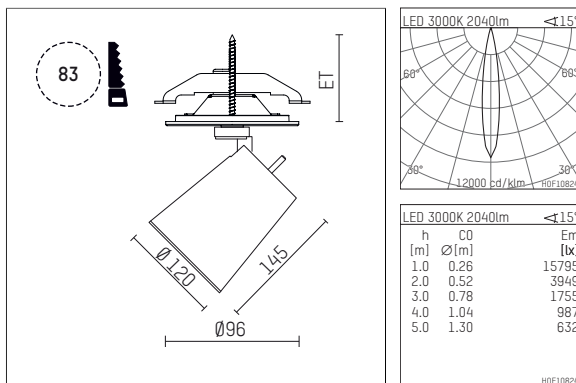

11233213 721-PA | black

gin.o 3
spotlight
LED | 28 W 3000 K

- spotlight gin.o 3
- with recessed mounting plate
- for recessed installation into wall or ceiling
- passive thermo management
- with LED 2400 lm
- colour temperature: 3000 K
- colour rendering index: CRI >90
- L90 / B10 (50.000h)
- SDCM < 2
- net luminous flux: 2040 lm
- total load: 28 W
- luminous efficacy: 72,9 lm/W
- rotationsymmetrical light distribution, spot
- beam angle: 15 °
- with external LED power unit, electronic, 220-240 V, 0/50/60 Hz
- amplitude dimming
- dimming range: 100-1 %
- power supply: supply cord with plug connection 2x5x2,5 mm², length: 360 mm
- suitable for through wiring
- housing of die cast aluminium
- safety glass, clear
- ceiling plate of die cast aluminium
- color-, protection- and conversion-filters are available as accessory
- diameter: 96 mm, recessing diameter: 83 mm
- recessing depth: 103 mm, ceiling thickness: 1-45 mm
- rotatable 360°, 90° tiltable
- weight: 2,33 kg
- protection rating: IP20
- protection class I
- 5 years Hoffmeister warranty
- Made in Germany
- maximum ambient temperature: 35 ° C
- certificates: manufactured according to DIN VDE 0711 / EN 60598, CE
- colour: black
- 11233213 721-PA

Additional optional accessory components

description accessory general	dimensions in mm	item number	pic.-No.
soft.shape lens for spotlights gin.o and lo.nely size 3	∅: 100	105782	01
sculpture lens for spotlights gin.o and lo.nely size 3	∅: 100	105773	02
prismatic glass for spotlights gin.o and lo.nely size 3	∅: 100	105775	03
honeycomb louver for spotlights gin.o and lo.nely size 3		105761721	04
soft.spot lens for spotlights gin.o and lo.nely size 3	∅: 100	105774	01