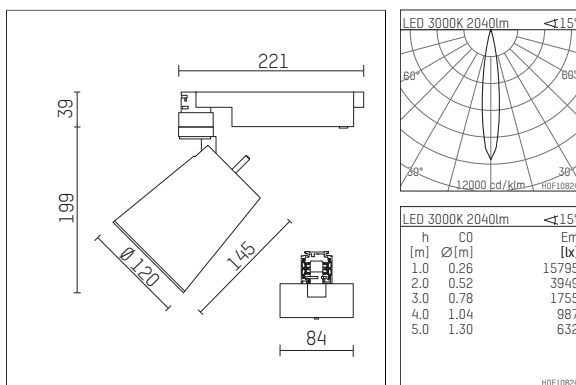

112 332 13 721 | black

gin.o 3
spotlight
LED | 28 W 3000 K

- spotlight gin.o 3
- with 3 circuit universal adapter
- for Hoffmeister control.x tracks
- circuit selection is possible while adapter is inserted into the track
- passive thermo management
- with LED 2400 lm
- colour temperature: 3000 K
- colour rendering index: CRI >90
- L90 / B10 (50.000h)
- SDCM < 2
- net luminous flux: 2040 lm
- total load: 28 W
- luminous efficacy: 72,9 lm/W
- rotationsymmetrical light distribution, spot
- beam angle: 15 °
- LED power unit integrated in adapter, electronic (POTI)
- amplitude dimming
- adapter with integrated potentiometer
- dimming range: 100-1 %
- housing of die cast aluminium
- adapter of fibreglass reinforced thermoplastic
- safety glass, clear
- color-, protection- and conversion-filters are available as accessory
- length: 221 mm, width: 84 mm, height: 238 mm
- rotatable 360°, 90° tiltable
- weight: 2,16 kg
- protection rating: IP20
- protection class I
- 5 years Hoffmeister warranty
- Made in Germany
- maximum ambient temperature: 35 ° C
- certificates: manufactured according to DIN VDE 0711 / EN 60598, CE
- colour: black
- 112 332 13 721

Additional optional accessory components

description accessory general	dimensions in mm	item number	pic.-No.
soft.shape lens for spotlights gin.o and lo.nely size 3	Ø: 100	105782	01
sculpture lens for spotlights gin.o and lo.nely size 3	Ø: 100	105773	02
prismatic glass for spotlights gin.o and lo.nely size 3	Ø: 100	105775	03
honeycomb louver for spotlights gin.o and lo.nely size 3		105761721	04
soft.spot lens for spotlights gin.o and lo.nely size 3	Ø: 100	105774	01