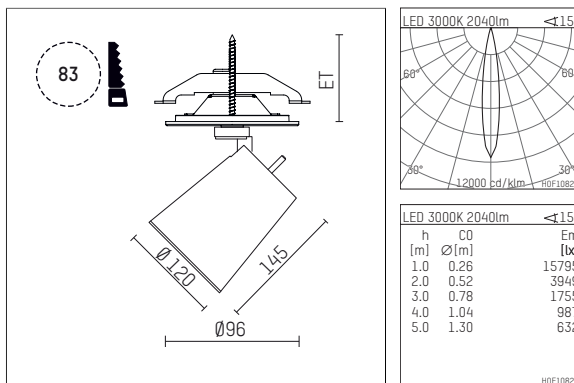

11233213 906-PA | silver

gin.o 3
spotlight
LED | 28 W 3000 K

- spotlight gin.o 3
- with recessed mounting plate
- for recessed installation into wall or ceiling
- passive thermo management
- with LED 2400 lm
- colour temperature: 3000 K
- colour rendering index: CRI >90
- L90 / B10 (50.000h)
- SDCM < 2
- net luminous flux: 2040 lm
- total load: 28 W
- luminous efficacy: 72,9 lm/W
- rotationsymmetrical light distribution, spot
- beam angle: 15 °
- with external LED power unit, electronic, 220-240 V, 0/50/60 Hz
- amplitude dimming
- dimming range: 100-1 %
- power supply: supply cord with plug connection 2x5x2,5 mm², length: 360 mm
- suitable for through wiring
- housing of die cast aluminium
- safety glass, clear
- ceiling plate of die cast aluminium
- color-, protection- and conversion-filters are available as accessory
- diameter: 96 mm, recessing diameter: 83 mm
- recessing depth: 103 mm, ceiling thickness: 1-45 mm
- rotatable 360°, 90° tiltable
- weight: 2,33 kg
- protection rating: IP20
- protection class I
- 5 years Hoffmeister warranty
- Made in Germany
- maximum ambient temperature: 35 ° C
- certificates: manufactured according to DIN VDE 0711 / EN 60598, CE
- colour: silver
- 11233213 906-PA

Additional optional accessory components

description accessory general	dimensions in mm	item number	pic.-No.
soft.shape lens for spotlights gin.o and lo.nely size 3	∅: 100	105782	01
sculpture lens for spotlights gin.o and lo.nely size 3	∅: 100	105773	02
prismatic glass for spotlights gin.o and lo.nely size 3	∅: 100	105775	03
honeycomb louver for spotlights gin.o and lo.nely size 3		105761721	04
soft.spot lens for spotlights gin.o and lo.nely size 3	∅: 100	105774	01