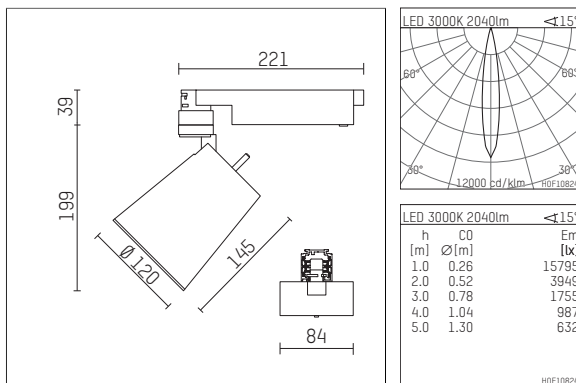

**112 332 13 906 | silver**

gin.o 3  
spotlight  
LED | 28 W 3000 K

- spotlight gin.o 3
- with 3 circuit universal adapter
- for Hoffmeister control.x tracks
- circuit selection is possible while adapter is inserted into the track
- passive thermo management
- with LED 2400 lm
- colour temperature: 3000 K
- colour rendering index: CRI >90
- L90 / B10 (50.000h)
- SDCM < 2
- net luminous flux: 2040 lm
- total load: 28 W
- luminous efficacy: 72,9 lm/W
- rotationsymmetrical light distribution, spot
- beam angle: 15 °
- LED power unit integrated in adapter, electronic (POTI)
- amplitude dimming
- adapter with integrated potentiometer
- dimming range: 100-1 %
- housing of die cast aluminium
- adapter of fibreglass reinforced thermoplastic
- safety glass, clear
- color-, protection- and conversion-filters are available as accessory
- length: 221 mm, width: 84 mm, height: 238 mm
- rotatable 360°, 90° tiltable
- weight: 2,16 kg
- protection rating: IP20
- protection class I
- 5 years Hoffmeister warranty
- Made in Germany
- maximum ambient temperature: 35 ° C
- certificates: manufactured according to DIN VDE 0711 / EN 60598, CE
- colour: silver
- 112 332 13 906

### Additional optional accessory components

description accessory general	dimensions in mm	item number	pic.-No.
soft.shape lens for spotlights gin.o and lo.nely size 3	∅: 100	105782	01
sculpture lens for spotlights gin.o and lo.nely size 3	∅: 100	105773	02
prismatic glass for spotlights gin.o and lo.nely size 3	∅: 100	105775	03
honeycomb louver for spotlights gin.o and lo.nely size 3		105761721	04
soft.spot lens for spotlights gin.o and lo.nely size 3	∅: 100	105774	01