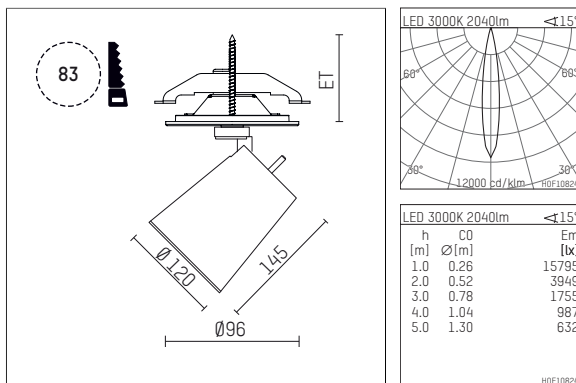

## 11233213 910-PA | white

gin.o 3  
spotlight  
LED | 28 W 3000 K

- spotlight gin.o 3
- with recessed mounting plate
- for recessed installation into wall or ceiling
- passive thermo management
- with LED 2400 lm
- colour temperature: 3000 K
- colour rendering index: CRI >90
- L90 / B10 (50.000h)
- SDCM < 2
- net luminous flux: 2040 lm
- total load: 28 W
- luminous efficacy: 72,9 lm/W
- rotationsymmetrical light distribution, spot
- beam angle: 15 °
- with external LED power unit, electronic, 220-240 V, 0/50/60 Hz
- amplitude dimming
- dimming range: 100-1 %
- power supply: supply cord with plug connection 2x5x2,5 mm², length: 360 mm
- suitable for through wiring
- housing of die cast aluminium
- safety glass, clear
- ceiling plate of die cast aluminium
- color-, protection- and conversion-filters are available as accessory
- diameter: 96 mm, recessing diameter: 83 mm
- recessing depth: 103 mm, ceiling thickness: 1-45 mm
- rotatable 360°, 90° tiltable
- weight: 2,33 kg
- protection rating: IP20
- protection class I
- 5 years Hoffmeister warranty
- Made in Germany
- maximum ambient temperature: 35 ° C
- certificates: manufactured according to DIN VDE 0711 / EN 60598, CE
- colour: white (RAL9016)
- 11233213 910-PA

### Additional optional accessory components

description accessory general	dimensions in mm	item number	pic.-No.
soft.shape lens for spotlights gin.o and lo.nely size 3	∅: 100	105782	01
sculpture lens for spotlights gin.o and lo.nely size 3	∅: 100	105773	02
prismatic glass for spotlights gin.o and lo.nely size 3	∅: 100	105775	03
honeycomb louver for spotlights gin.o and lo.nely size 3		105761721	04
soft.spot lens for spotlights gin.o and lo.nely size 3	∅: 100	105774	01