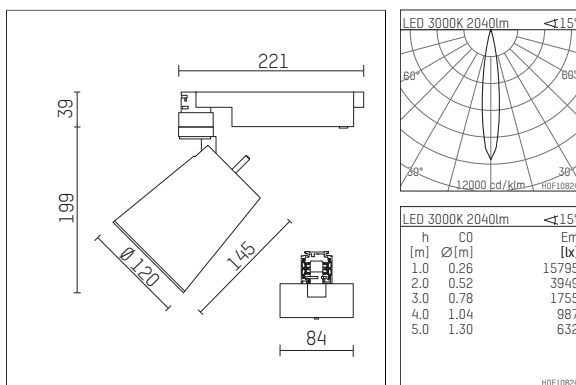

112 332 13 910 | white

gin.o 3
spotlight
LED | 28 W 3000 K

- spotlight gin.o 3
- with 3 circuit universal adapter
- for Hoffmeister control.x tracks
- circuit selection is possible while adapter is inserted into the track
- passive thermo management
- with LED 2400 lm
- colour temperature: 3000 K
- colour rendering index: CRI >90
- L90 / B10 (50.000h)
- SDCM < 2
- net luminous flux: 2040 lm
- total load: 28 W
- luminous efficacy: 72,9 lm/W
- rotationsymmetrical light distribution, spot
- beam angle: 15 °
- LED power unit integrated in adapter, electronic (POTI)
- amplitude dimming
- adapter with integrated potentiometer
- dimming range: 100-1 %
- housing of die cast aluminium
- adapter of fibreglass reinforced thermoplastic
- safety glass, clear
- color-, protection- and conversion-filters are available as accessory
- length: 221 mm, width: 84 mm, height: 238 mm
- rotatable 360°, 90° tiltable
- weight: 2,16 kg
- protection rating: IP20
- protection class I
- 5 years Hoffmeister warranty
- Made in Germany
- maximum ambient temperature: 35 ° C
- certificates: manufactured according to DIN VDE 0711 / EN 60598, CE
- colour: white (RAL9016)
- 112 332 13 910

Additional optional accessory components

description accessory general	dimensions in mm	item number	pic.-No.
soft.shape lens for spotlights gin.o and lo.nely size 3	∅: 100	105782	01
sculpture lens for spotlights gin.o and lo.nely size 3	∅: 100	105773	02
prismatic glass for spotlights gin.o and lo.nely size 3	∅: 100	105775	03
honeycomb louver for spotlights gin.o and lo.nely size 3		105761721	04
soft.spot lens for spotlights gin.o and lo.nely size 3	∅: 100	105774	01