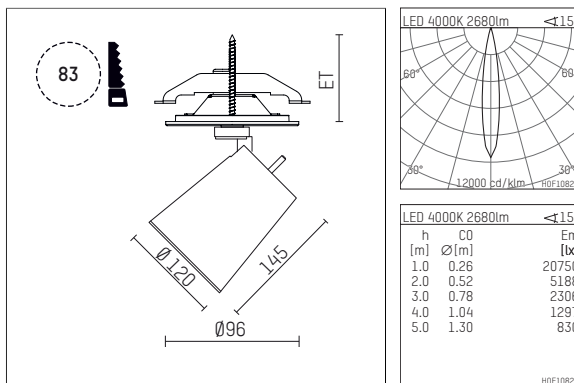

11233214 721-PA | black

gin.o 3
spotlight
LED | 28 W 4000 K

- spotlight gin.o 3
- with recessed mounting plate
- for recessed installation into wall or ceiling
- passive thermo management
- with LED 3150 lm
- colour temperature: 4000 K
- colour rendering index: CRI >80
- L90 / B10 (50.000h)
- SDCM < 2
- net luminous flux: 2680 lm
- total load: 28 W
- luminous efficacy: 95,7 lm/W
- rotationsymmetrical light distribution, spot
- beam angle: 15 °
- with external LED power unit, electronic, 220-240 V, 0/50/60 Hz
- amplitude dimming
- dimming range: 100-1 %
- power supply: supply cord with plug connection 2x5x2,5 mm², length: 360 mm
- suitable for through wiring
- housing of die cast aluminium
- safety glass, clear
- ceiling plate of die cast aluminium
- color-, protection- and conversion-filters are available as accessory
- diameter: 96 mm, recessing diameter: 83 mm
- recessing depth: 103 mm, ceiling thickness: 1-45 mm
- rotatable 360°, 90° tiltable
- weight: 2,33 kg
- protection rating: IP20
- protection class I
- 5 years Hoffmeister warranty
- Made in Germany
- maximum ambient temperature: 35 ° C
- certificates: manufactured according to DIN VDE 0711 / EN 60598, CE
- colour: black
- 11233214 721-PA

Additional optional accessory components

description accessory general	dimensions in mm	item number	pic.-No.
soft.shape lens for spotlights gin.o and lo.nely size 3	Ø: 100	105782	01
sculpture lens for spotlights gin.o and lo.nely size 3	Ø: 100	105773	02
prismatic glass for spotlights gin.o and lo.nely size 3	Ø: 100	105775	03
honeycomb louver for spotlights gin.o and lo.nely size 3		105761721	04
soft.spot lens for spotlights gin.o and lo.nely size 3	Ø: 100	105774	01