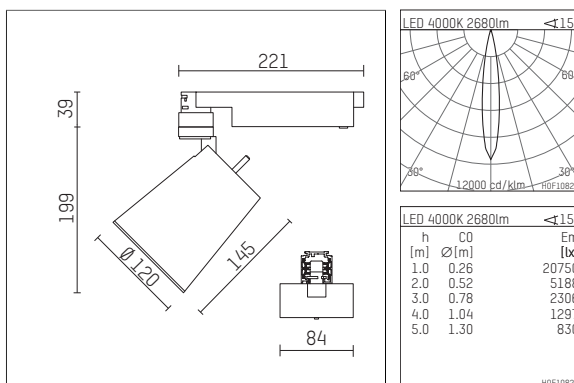

112 332 14 721 | black

gin.o 3
spotlight
LED | 28 W 4000 K

- spotlight gin.o 3
- with 3 circuit universal adapter
- for Hoffmeister control.x tracks
- circuit selection is possible while adapter is inserted into the track
- passive thermo management
- with LED 3150 lm
- colour temperature: 4000 K
- colour rendering index: CRI >80
- L90 / B10 (50.000h)
- SDCM < 2
- net luminous flux: 2680 lm
- total load: 28 W
- luminous efficacy: 95,7 lm/W
- rotationsymmetrical light distribution, spot
- beam angle: 15 °
- LED power unit integrated in adapter, electronic (POTI)
- amplitude dimming
- adapter with integrated potentiometer
- dimming range: 100-1 %
- housing of die cast aluminium
- adapter of fibreglass reinforced thermoplastic
- safety glass, clear
- color-, protection- and conversion-filters are available as accessory
- length: 221 mm, width: 84 mm, height: 238 mm
- rotatable 360°, 90° tiltable
- weight: 2,16 kg
- protection rating: IP20
- protection class I
- 5 years Hoffmeister warranty
- Made in Germany
- maximum ambient temperature: 35 ° C
- certificates: manufactured according to DIN VDE 0711 / EN 60598, CE
- colour: black
- 112 332 14 721

Additional optional accessory components

description accessory general	dimensions in mm	item number	pic.-No.
soft.shape lens for spotlights gin.o and lo.nely size 3	∅: 100	105782	01
sculpture lens for spotlights gin.o and lo.nely size 3	∅: 100	105773	02
prismatic glass for spotlights gin.o and lo.nely size 3	∅: 100	105775	03
honeycomb louver for spotlights gin.o and lo.nely size 3		105761721	04
soft.spot lens for spotlights gin.o and lo.nely size 3	∅: 100	105774	01