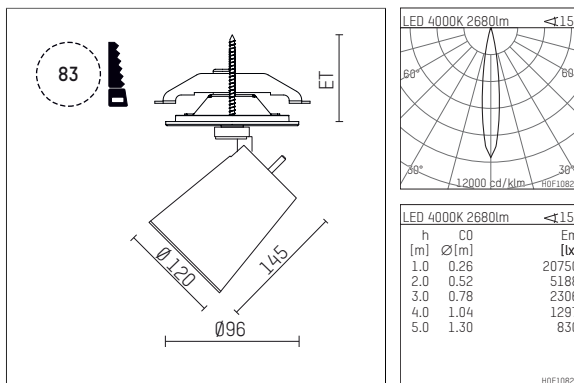

11233214 906-PA | silver

gin.o 3
spotlight
LED | 28 W 4000 K

- spotlight gin.o 3
- with recessed mounting plate
- for recessed installation into wall or ceiling
- passive thermo management
- with LED 3150 lm
- colour temperature: 4000 K
- colour rendering index: CRI >80
- L90 / B10 (50.000h)
- SDCM < 2
- net luminous flux: 2680 lm
- total load: 28 W
- luminous efficacy: 95,7 lm/W
- rotationsymmetrical light distribution, spot
- beam angle: 15 °
- with external LED power unit, electronic, 220-240 V, 0/50/60 Hz
- amplitude dimming
- dimming range: 100-1 %
- power supply: supply cord with plug connection 2x5x2,5 mm², length: 360 mm
- suitable for through wiring
- housing of die cast aluminium
- safety glass, clear
- ceiling plate of die cast aluminium
- color-, protection- and conversion-filters are available as accessory
- diameter: 96 mm, recessing diameter: 83 mm
- recessing depth: 103 mm, ceiling thickness: 1-45 mm
- rotatable 360°, 90° tiltable
- weight: 2,33 kg
- protection rating: IP20
- protection class I
- 5 years Hoffmeister warranty
- Made in Germany
- maximum ambient temperature: 35 ° C
- certificates: manufactured according to DIN VDE 0711 / EN 60598, CE
- colour: silver
- 11233214 906-PA

Additional optional accessory components

description accessory general	dimensions in mm	item number	pic.-No.
soft.shape lens for spotlights gin.o and lo.nely size 3	∅: 100	105782	01
sculpture lens for spotlights gin.o and lo.nely size 3	∅: 100	105773	02
prismatic glass for spotlights gin.o and lo.nely size 3	∅: 100	105775	03
honeycomb louver for spotlights gin.o and lo.nely size 3		105761721	04
soft.spot lens for spotlights gin.o and lo.nely size 3	∅: 100	105774	01