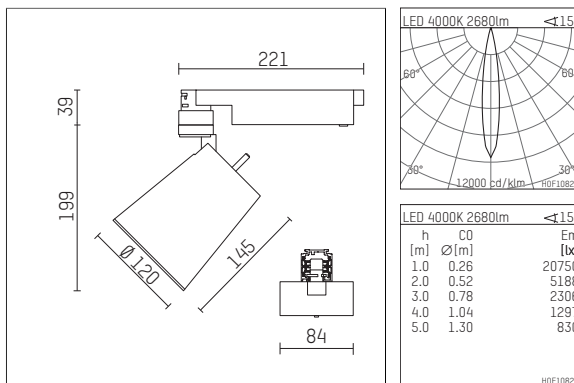

112 332 14 906 | silver

gin.o 3
spotlight
LED | 28 W 4000 K

- spotlight gin.o 3
- with 3 circuit universal adapter
- for Hoffmeister control.x tracks
- circuit selection is possible while adapter is inserted into the track
- passive thermo management
- with LED 3150 lm
- colour temperature: 4000 K
- colour rendering index: CRI >80
- L90 / B10 (50.000h)
- SDCM < 2
- net luminous flux: 2680 lm
- total load: 28 W
- luminous efficacy: 95,7 lm/W
- rotationsymmetrical light distribution, spot
- beam angle: 15 °
- LED power unit integrated in adapter, electronic (POTI)
- amplitude dimming
- adapter with integrated potentiometer
- dimming range: 100-1 %
- housing of die cast aluminium
- adapter of fibreglass reinforced thermoplastic
- safety glass, clear
- color-, protection- and conversion-filters are available as accessory
- length: 221 mm, width: 84 mm, height: 238 mm
- rotatable 360°, 90° tiltable
- weight: 2,16 kg
- protection rating: IP20
- protection class I
- 5 years Hoffmeister warranty
- Made in Germany
- maximum ambient temperature: 35 ° C
- certificates: manufactured according to DIN VDE 0711 / EN 60598, CE
- colour: silver
- 112 332 14 906

Additional optional accessory components

description accessory general	dimensions in mm	item number	pic.-No.
soft.shape lens for spotlights gin.o and lo.nely size 3	∅: 100	105782	01
sculpture lens for spotlights gin.o and lo.nely size 3	∅: 100	105773	02
prismatic glass for spotlights gin.o and lo.nely size 3	∅: 100	105775	03
honeycomb louver for spotlights gin.o and lo.nely size 3		105761721	04
soft.spot lens for spotlights gin.o and lo.nely size 3	∅: 100	105774	01