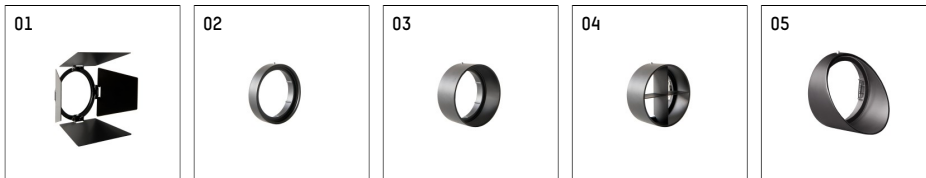

## 11233214 910-PA | white

gin.o 3  
spotlight  
LED | 28 W 4000 K

- spotlight gin.o 3
- with recessed mounting plate
- for recessed installation into wall or ceiling
- passive thermo management
- with LED 3150 lm
- colour temperature: 4000 K
- colour rendering index: CRI >80
- L90 / B10 (50.000h)
- SDCM < 2
- net luminous flux: 2680 lm
- total load: 28 W
- luminous efficacy: 95,7 lm/W
- rotationsymmetrical light distribution, spot
- beam angle: 15 °
- with external LED power unit, electronic, 220-240 V, 0/50/60 Hz
- amplitude dimming
- dimming range: 100-1 %
- power supply: supply cord with plug connection 2x5x2,5 mm², length: 360 mm
- suitable for through wiring
- housing of die cast aluminium
- safety glass, clear
- ceiling plate of die cast aluminium
- color-, protection- and conversion-filters are available as accessory
- diameter: 96 mm, recessing diameter: 83 mm
- recessing depth: 103 mm, ceiling thickness: 1-45 mm
- rotatable 360°, 90° tiltable
- weight: 2,33 kg
- protection rating: IP20
- protection class I
- 5 years Hoffmeister warranty
- Made in Germany
- maximum ambient temperature: 35 ° C
- certificates: manufactured according to DIN VDE 0711 / EN 60598, CE
- colour: white (RAL9016)
- 11233214 910-PA

### Optional accessories

description accessory general	dimensions in mm	item number	pic.-No.
antiglare flaps for spotlights gin.o and lo.nely size 3		105757	01
connection ring suitable for attachment of accessories for spotlights gin.o and lo.nely size 3		105760910	02
tube screen suitable for attachment of accessories for spotlights gin.o and lo.nely size 3		105759910	03
connection tube with cross louver suitable for attachment of accessories for spotlights gin.o and lo.nely size 3		105758910	04
visor suitable for attachment of accessories for spotlights gin.o and lo.nely size 3		105783910	05