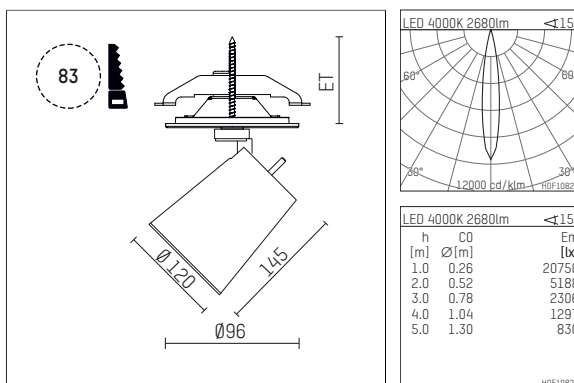

## 11233214 910-PA | white

gin.o 3  
spotlight  
LED | 28 W 4000 K

- spotlight gin.o 3
- with recessed mounting plate
- for recessed installation into wall or ceiling
- passive thermo management
- with LED 3150 lm
- colour temperature: 4000 K
- colour rendering index: CRI >80
- L90 / B10 (50.000h)
- SDCM < 2
- net luminous flux: 2680 lm
- total load: 28 W
- luminous efficacy: 95,7 lm/W
- rotationsymmetrical light distribution, spot
- beam angle: 15 °
- with external LED power unit, electronic, 220-240 V, 0/50/60 Hz
- amplitude dimming
- dimming range: 100-1 %
- power supply: supply cord with plug connection 2x5x2,5 mm², length: 360 mm
- suitable for through wiring
- housing of die cast aluminium
- safety glass, clear
- ceiling plate of die cast aluminium
- color-, protection- and conversion-filters are available as accessory
- diameter: 96 mm, recessing diameter: 83 mm
- recessing depth: 103 mm, ceiling thickness: 1-45 mm
- rotatable 360°, 90° tiltable
- weight: 2,33 kg
- protection rating: IP20
- protection class I
- 5 years Hoffmeister warranty
- Made in Germany
- maximum ambient temperature: 35 ° C
- certificates: manufactured according to DIN VDE 0711 / EN 60598, CE
- colour: white (RAL9016)
- 11233214 910-PA

### Additional optional accessory components

description accessory general	dimensions in mm	item number	pic.-No.
soft.shape lens for spotlights gin.o and lo.nely size 3	∅: 100	105782	01
sculpture lens for spotlights gin.o and lo.nely size 3	∅: 100	105773	02
prismatic glass for spotlights gin.o and lo.nely size 3	∅: 100	105775	03
honeycomb louver for spotlights gin.o and lo.nely size 3		105761721	04
soft.spot lens for spotlights gin.o and lo.nely size 3	∅: 100	105774	01