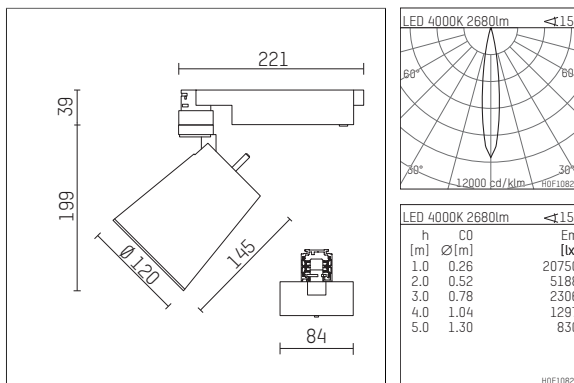

112 332 14 910 | white

gin.o 3
spotlight
LED | 28 W 4000 K

- spotlight gin.o 3
- with 3 circuit universal adapter
- for Hoffmeister control.x tracks
- circuit selection is possible while adapter is inserted into the track
- passive thermo management
- with LED 3150 lm
- colour temperature: 4000 K
- colour rendering index: CRI >80
- L90 / B10 (50.000h)
- SDCM < 2
- net luminous flux: 2680 lm
- total load: 28 W
- luminous efficacy: 95,7 lm/W
- rotationsymmetrical light distribution, spot
- beam angle: 15 °
- LED power unit integrated in adapter, electronic (POTI)
- amplitude dimming
- adapter with integrated potentiometer
- dimming range: 100-1 %
- housing of die cast aluminium
- adapter of fibreglass reinforced thermoplastic
- safety glass, clear
- color-, protection- and conversion-filters are available as accessory
- length: 221 mm, width: 84 mm, height: 238 mm
- rotatable 360°, 90° tiltable
- weight: 2,16 kg
- protection rating: IP20
- protection class I
- 5 years Hoffmeister warranty
- Made in Germany
- maximum ambient temperature: 35 ° C
- certificates: manufactured according to DIN VDE 0711 / EN 60598, CE
- colour: white (RAL9016)
- 112 332 14 910

Additional optional accessory components

| description accessory general | dimensions in mm | item number | pic.-No. |
|---|------------------|-------------|----------|
| soft.shape lens for spotlights gin.o and lo.nely size 3 | ∅: 100 | 105782 | 01 |
| sculpture lens for spotlights gin.o and lo.nely size 3 | ∅: 100 | 105773 | 02 |
| prismatic glass for spotlights gin.o and lo.nely size 3 | ∅: 100 | 105775 | 03 |
| honeycomb louver for spotlights gin.o and lo.nely size 3 | | 105761721 | 04 |
| soft.spot lens for spotlights gin.o and lo.nely size 3 | ∅: 100 | 105774 | 01 |