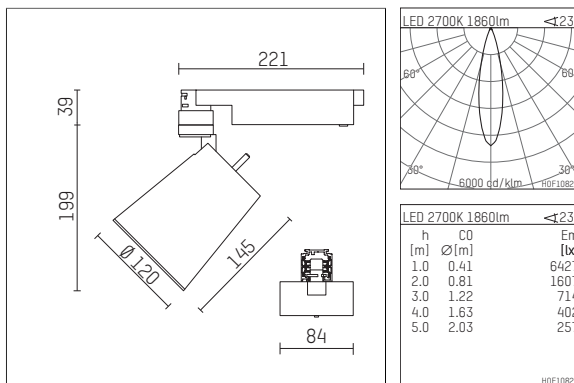

## 112 333 02 721 D | black

gin.o 3  
spotlight  
LED | 28 W 2700 K

- spotlight gin.o 3
- with 3 circuit DALI adapter
- for Hoffmeister control.x tracks
- circuit selection is possible while adapter is inserted into the track
- passive thermo management
- with LED 2100 lm
- colour temperature: 2700 K
- colour rendering index: CRI >90
- L90 / B10 (50.000h)
- SDCM < 2
- net luminous flux: 1860 lm
- total load: 28 W
- luminous efficacy: 66,4 lm/W
- rotationsymmetrical light distribution, medium
- beam angle: 25 °
- LED power unit integrated in adapter, electronic (DALI)
- amplitude dimming
- dimming range: 100-1 %
- housing of die cast aluminium
- adapter of fibreglass reinforced thermoplastic
- safety glass, clear
- color-, protection- and conversion-filters are available as accessory
- length: 221 mm, width: 84 mm, height: 238 mm
- rotatable 360°, 90° tilttable
- weight: 2,16 kg
- protection rating: IP20
- protection class I
- 5 years Hoffmeister warranty
- Made in Germany
- maximum ambient temperature: 35 ° C
- certificates: manufactured according to DIN VDE 0711 / EN 60598, CE
- colour: black
- 112 333 02 721 D

### Additional optional accessory components

description accessory general	dimensions in mm	item number	pic.-No.
soft.shape lens for spotlights gin.o and lo.nely size 3	∅: 100	105782	01
sculpture lens for spotlights gin.o and lo.nely size 3	∅: 100	105773	02
prismatic glass for spotlights gin.o and lo.nely size 3	∅: 100	105775	03
honeycomb louver for spotlights gin.o and lo.nely size 3		105761721	04
soft.spot lens for spotlights gin.o and lo.nely size 3	∅: 100	105774	01