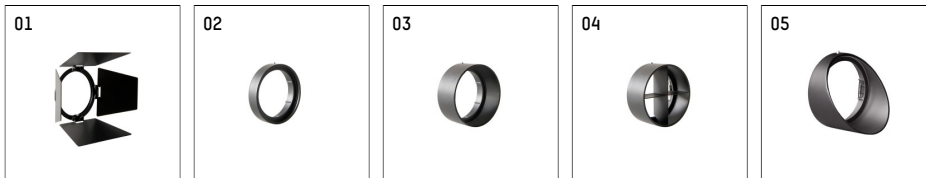

112 333 02 906 D | silver

gin.o 3
spotlight
LED | 28 W 2700 K

- spotlight gin.o 3
- with 3 circuit DALI adapter
- for Hoffmeister control.x tracks
- circuit selection is possible while adapter is inserted into the track
- passive thermo management
- with LED 2100 lm
- colour temperature: 2700 K
- colour rendering index: CRI >90
- L90 / B10 (50.000h)
- SDCM < 2
- net luminous flux: 1860 lm
- total load: 28 W
- luminous efficacy: 66,4 lm/W
- rotationsymmetrical light distribution, medium
- beam angle: 25 °
- LED power unit integrated in adapter, electronic (DALI)
- amplitude dimming
- dimming range: 100-1 %
- housing of die cast aluminium
- adapter of fibreglass reinforced thermoplastic
- safety glass, clear
- color-, protection- and conversion-filters are available as accessory
- length: 221 mm, width: 84 mm, height: 238 mm
- rotatable 360°, 90° tiltable
- weight: 2,16 kg
- protection rating: IP20
- protection class I
- 5 years Hoffmeister warranty
- Made in Germany
- maximum ambient temperature: 35 ° C
- certificates: manufactured according to DIN VDE 0711 / EN 60598, CE
- colour: silver
- 112 333 02 906 D

- Overview of accessories on the following page / s

112 333 02 906 D
accessory

Optional accessories

description accessory general	dimensions in mm	item number	pic.-No.
antiglare flaps for spotlights gin.o and lo.nely size 3		105757	01
connection ring suitable for attachment of accessories for spotlights gin.o and lo.nely size 3		105760906	02
tube screen suitable for attachment of accessories for spotlights gin.o and lo.nely size 3		105759906	03
connection tube with cross louver suitable for attachment of accessories for spotlights gin.o and lo.nely size 3		105758906	04
visor suitable for attachment of accessories for spotlights gin.o and lo.nely size 3		105783906	05