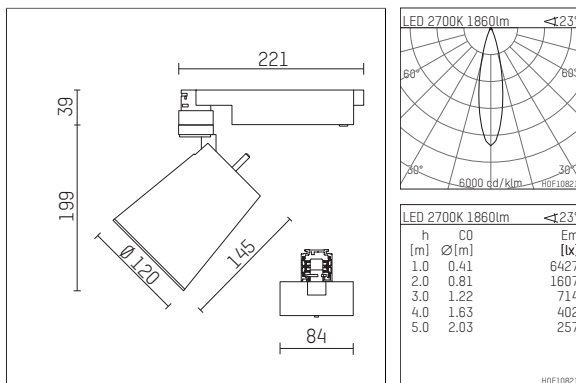

112 333 02 906 D | silver

gin.o 3
spotlight
LED | 28 W 2700 K

- spotlight gin.o 3
- with 3 circuit DALI adapter
- for Hoffmeister control.x tracks
- circuit selection is possible while adapter is inserted into the track
- passive thermo management
- with LED 2100 lm
- colour temperature: 2700 K
- colour rendering index: CRI >90
- L90 / B10 (50.000h)
- SDCM < 2
- net luminous flux: 1860 lm
- total load: 28 W
- luminous efficacy: 66,4 lm/W
- rotationsymmetrical light distribution, medium
- beam angle: 25 °
- LED power unit integrated in adapter, electronic (DALI)
- amplitude dimming
- dimming range: 100-1 %
- housing of die cast aluminium
- adapter of fibreglass reinforced thermoplastic
- safety glass, clear
- color-, protection- and conversion-filters are available as accessory
- length: 221 mm, width: 84 mm, height: 238 mm
- rotatable 360°, 90° tiltable
- weight: 2,16 kg
- protection rating: IP20
- protection class I
- 5 years Hoffmeister warranty
- Made in Germany
- maximum ambient temperature: 35 ° C
- certificates: manufactured according to DIN VDE 0711 / EN 60598, CE
- colour: silver
- 112 333 02 906 D

Additional optional accessory components

description accessory general	dimensions in mm	item number	pic.-No.
soft.shape lens for spotlights gin.o and lo.nely size 3	∅: 100	105782	01
sculpture lens for spotlights gin.o and lo.nely size 3	∅: 100	105773	02
prismatic glass for spotlights gin.o and lo.nely size 3	∅: 100	105775	03
honeycomb louver for spotlights gin.o and lo.nely size 3		105761721	04
soft.spot lens for spotlights gin.o and lo.nely size 3	∅: 100	105774	01