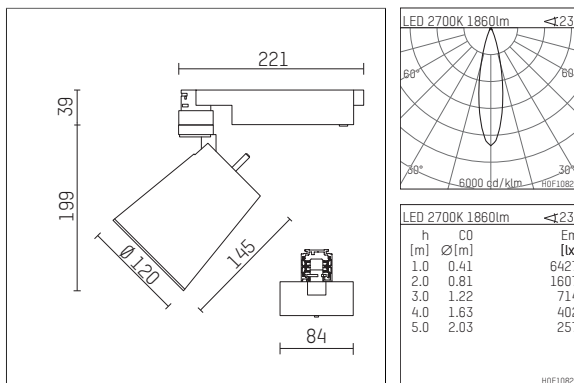

112 333 02 910 D | white

gin.o 3
spotlight
LED | 28 W 2700 K

- spotlight gin.o 3
- with 3 circuit DALI adapter
- for Hoffmeister control.x tracks
- circuit selection is possible while adapter is inserted into the track
- passive thermo management
- with LED 2100 lm
- colour temperature: 2700 K
- colour rendering index: CRI >90
- L90 / B10 (50.000h)
- SDCM < 2
- net luminous flux: 1860 lm
- total load: 28 W
- luminous efficacy: 66,4 lm/W
- rotationsymmetrical light distribution, medium
- beam angle: 25 °
- LED power unit integrated in adapter, electronic (DALI)
- amplitude dimming
- dimming range: 100-1 %
- housing of die cast aluminium
- adapter of fibreglass reinforced thermoplastic
- safety glass, clear
- color-, protection- and conversion-filters are available as accessory
- length: 221 mm, width: 84 mm, height: 238 mm
- rotatable 360°, 90° tilttable
- weight: 2,16 kg
- protection rating: IP20
- protection class I
- 5 years Hoffmeister warranty
- Made in Germany
- maximum ambient temperature: 35 ° C
- certificates: manufactured according to DIN VDE 0711 / EN 60598, CE
- colour: white (RAL9016)
- 112 333 02 910 D

Additional optional accessory components

description accessory general	dimensions in mm	item number	pic.-No.
soft.shape lens for spotlights gin.o and lo.nely size 3	∅: 100	105782	01
sculpture lens for spotlights gin.o and lo.nely size 3	∅: 100	105773	02
prismatic glass for spotlights gin.o and lo.nely size 3	∅: 100	105775	03
honeycomb louver for spotlights gin.o and lo.nely size 3		105761721	04
soft.spot lens for spotlights gin.o and lo.nely size 3	∅: 100	105774	01