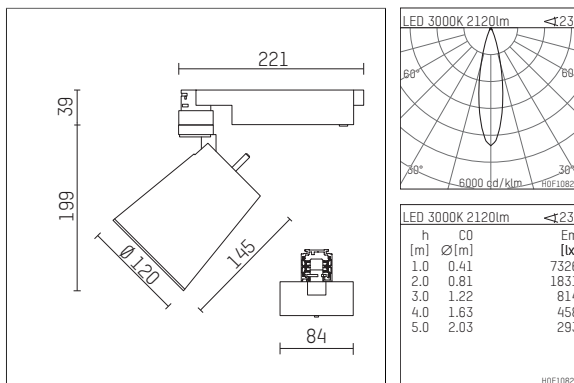

112 333 03 721 D | black

gin.o 3
spotlight
LED | 28 W 3000 K

- spotlight gin.o 3
- with 3 circuit DALI adapter
- for Hoffmeister control.x tracks
- circuit selection is possible while adapter is inserted into the track
- passive thermo management
- with LED 2400 lm
- colour temperature: 3000 K
- colour rendering index: CRI >90
- L90 / B10 (50.000h)
- SDCM < 2
- net luminous flux: 2120 lm
- total load: 28 W
- luminous efficacy: 75,7 lm/W
- rotationsymmetrical light distribution, medium
- beam angle: 25 °
- LED power unit integrated in adapter, electronic (DALI)
- amplitude dimming
- dimming range: 100-1 %
- housing of die cast aluminium
- adapter of fibreglass reinforced thermoplastic
- safety glass, clear
- color-, protection- and conversion-filters are available as accessory
- length: 221 mm, width: 84 mm, height: 238 mm
- rotatable 360°, 90° tilttable
- weight: 2,16 kg
- protection rating: IP20
- protection class I
- 5 years Hoffmeister warranty
- Made in Germany
- maximum ambient temperature: 35 ° C
- certificates: manufactured according to DIN VDE 0711 / EN 60598, CE
- colour: black
- 112 333 03 721 D

Additional optional accessory components

description accessory general	dimensions in mm	item number	pic.-No.
soft.shape lens for spotlights gin.o and lo.nely size 3	∅: 100	105782	01
sculpture lens for spotlights gin.o and lo.nely size 3	∅: 100	105773	02
prismatic glass for spotlights gin.o and lo.nely size 3	∅: 100	105775	03
honeycomb louver for spotlights gin.o and lo.nely size 3		105761721	04
soft.spot lens for spotlights gin.o and lo.nely size 3	∅: 100	105774	01