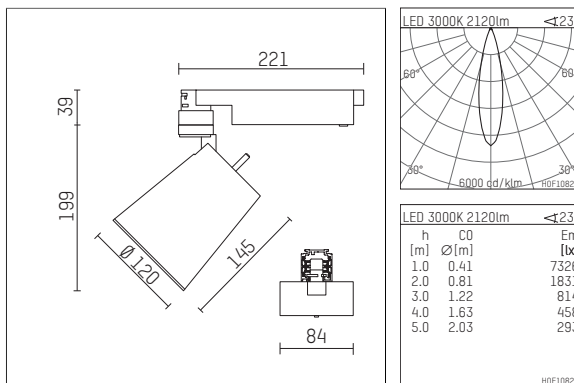

## 112 333 03 906 D | silver

gin.o 3  
spotlight  
LED | 28 W 3000 K

- spotlight gin.o 3
- with 3 circuit DALI adapter
- for Hoffmeister control.x tracks
- circuit selection is possible while adapter is inserted into the track
- passive thermo management
- with LED 2400 lm
- colour temperature: 3000 K
- colour rendering index: CRI >90
- L90 / B10 (50.000h)
- SDCM < 2
- net luminous flux: 2120 lm
- total load: 28 W
- luminous efficacy: 75,7 lm/W
- rotationsymmetrical light distribution, medium
- beam angle: 25 °
- LED power unit integrated in adapter, electronic (DALI)
- amplitude dimming
- dimming range: 100-1 %
- housing of die cast aluminium
- adapter of fibreglass reinforced thermoplastic
- safety glass, clear
- color-, protection- and conversion-filters are available as accessory
- length: 221 mm, width: 84 mm, height: 238 mm
- rotatable 360°, 90° tilttable
- weight: 2,16 kg
- protection rating: IP20
- protection class I
- 5 years Hoffmeister warranty
- Made in Germany
- maximum ambient temperature: 35 ° C
- certificates: manufactured according to DIN VDE 0711 / EN 60598, CE
- colour: silver
- 112 333 03 906 D

### Additional optional accessory components

description accessory general	dimensions in mm	item number	pic.-No.
soft.shape lens for spotlights gin.o and lo.nely size 3	∅: 100	105782	01
sculpture lens for spotlights gin.o and lo.nely size 3	∅: 100	105773	02
prismatic glass for spotlights gin.o and lo.nely size 3	∅: 100	105775	03
honeycomb louver for spotlights gin.o and lo.nely size 3		105761721	04
soft.spot lens for spotlights gin.o and lo.nely size 3	∅: 100	105774	01