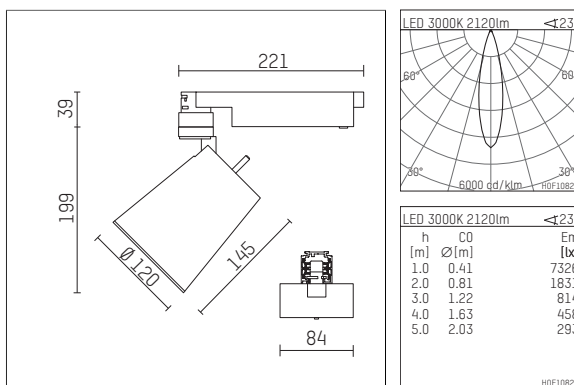

112 333 03 910 D | white

gin.o 3
spotlight
LED | 28 W 3000 K

- spotlight gin.o 3
- with 3 circuit DALI adapter
- for Hoffmeister control.x tracks
- circuit selection is possible while adapter is inserted into the track
- passive thermo management
- with LED 2400 lm
- colour temperature: 3000 K
- colour rendering index: CRI >90
- L90 / B10 (50.000h)
- SDCM < 2
- net luminous flux: 2120 lm
- total load: 28 W
- luminous efficacy: 75,7 lm/W
- rotationsymmetrical light distribution, medium
- beam angle: 25 °
- LED power unit integrated in adapter, electronic (DALI)
- amplitude dimming
- dimming range: 100-1 %
- housing of die cast aluminium
- adapter of fibreglass reinforced thermoplastic
- safety glass, clear
- color-, protection- and conversion-filters are available as accessory
- length: 221 mm, width: 84 mm, height: 238 mm
- rotatable 360°, 90° tilttable
- weight: 2,16 kg
- protection rating: IP20
- protection class I
- 5 years Hoffmeister warranty
- Made in Germany
- maximum ambient temperature: 35 ° C
- certificates: manufactured according to DIN VDE 0711 / EN 60598, CE
- colour: white (RAL9016)
- 112 333 03 910 D

Additional optional accessory components

description accessory general	dimensions in mm	item number	pic.-No.
soft.shape lens for spotlights gin.o and lo.nely size 3	∅: 100	105782	01
sculpture lens for spotlights gin.o and lo.nely size 3	∅: 100	105773	02
prismatic glass for spotlights gin.o and lo.nely size 3	∅: 100	105775	03
honeycomb louver for spotlights gin.o and lo.nely size 3		105761721	04
soft.spot lens for spotlights gin.o and lo.nely size 3	∅: 100	105774	01