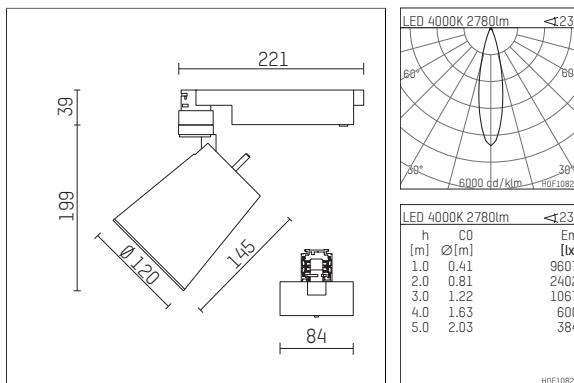

112 333 04 721 D | black

gin.o 3  
spotlight  
LED | 28 W 4000 K

- spotlight gin.o 3
- with 3 circuit DALI adapter
- for Hoffmeister control.x tracks
- circuit selection is possible while adapter is inserted into the track
- passive thermo management
- with LED 3150 lm
- colour temperature: 4000 K
- colour rendering index: CRI >80
- L90 / B10 (50.000h)
- SDCM < 2
- net luminous flux: 2780 lm
- total load: 28 W
- luminous efficacy: 99,3 lm/W
- rotationsymmetrical light distribution, medium
- beam angle: 25 °
- LED power unit integrated in adapter, electronic (DALI)
- amplitude dimming
- dimming range: 100-1 %
- housing of die cast aluminium
- adapter of fibreglass reinforced thermoplastic
- safety glass, clear
- color-, protection- and conversion-filters are available as accessory
- length: 221 mm, width: 84 mm, height: 238 mm
- rotatable 360°, 90° tilttable
- weight: 2,16 kg
- protection rating: IP20
- protection class I
- 5 years Hoffmeister warranty
- Made in Germany
- maximum ambient temperature: 35 ° C
- certificates: manufactured according to DIN VDE 0711 / EN 60598, CE
- colour: black
- 112 333 04 721 D

### Additional optional accessory components

description accessory general	dimensions in mm	item number	pic.-No.
soft.shape lens for spotlights gin.o and lo.nely size 3	∅: 100	105782	01
sculpture lens for spotlights gin.o and lo.nely size 3	∅: 100	105773	02
prismatic glass for spotlights gin.o and lo.nely size 3	∅: 100	105775	03
honeycomb louver for spotlights gin.o and lo.nely size 3		105761721	04
soft.spot lens for spotlights gin.o and lo.nely size 3	∅: 100	105774	01