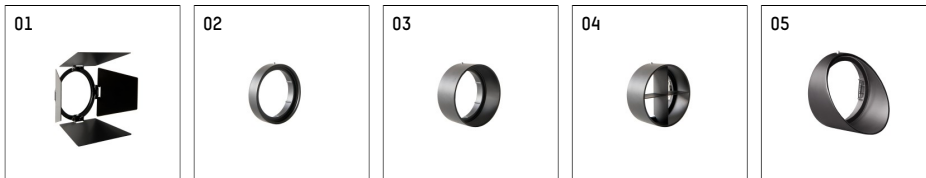

112 333 04 906 D | silver

gin.o 3  
spotlight  
LED | 28 W 4000 K

- spotlight gin.o 3
- with 3 circuit DALI adapter
- for Hoffmeister control.x tracks
- circuit selection is possible while adapter is inserted into the track
- passive thermo management
- with LED 3150 lm
- colour temperature: 4000 K
- colour rendering index: CRI >80
- L90 / B10 (50.000h)
- SDCM < 2
- net luminous flux: 2780 lm
- total load: 28 W
- luminous efficacy: 99,3 lm/W
- rotationsymmetrical light distribution, medium
- beam angle: 25 °
- LED power unit integrated in adapter, electronic (DALI)
- amplitude dimming
- dimming range: 100-1 %
- housing of die cast aluminium
- adapter of fibreglass reinforced thermoplastic
- safety glass, clear
- color-, protection- and conversion-filters are available as accessory
- length: 221 mm, width: 84 mm, height: 238 mm
- rotatable 360°, 90° tiltable
- weight: 2,16 kg
- protection rating: IP20
- protection class I
- 5 years Hoffmeister warranty
- Made in Germany
- maximum ambient temperature: 35 ° C
- certificates: manufactured according to DIN VDE 0711 / EN 60598, CE
- colour: silver
- 112 333 04 906 D

### Optional accessories

description accessory general	dimensions in mm	item number	pic.-No.
antiglare flaps for spotlights gin.o and lo.nely size 3		105757	01
connection ring suitable for attachment of accessories for spotlights gin.o and lo.nely size 3		105760906	02
tube screen suitable for attachment of accessories for spotlights gin.o and lo.nely size 3		105759906	03
connection tube with cross louver suitable for attachment of accessories for spotlights gin.o and lo.nely size 3		105758906	04
visor suitable for attachment of accessories for spotlights gin.o and lo.nely size 3		105783906	05