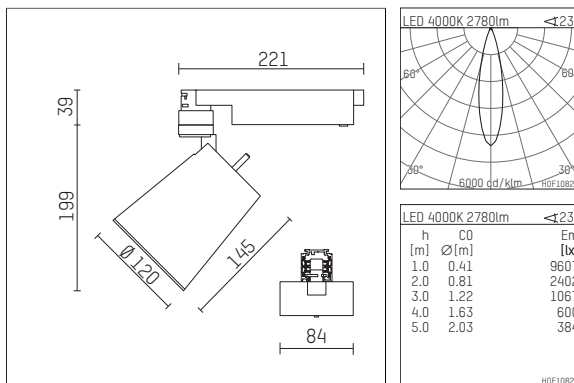

112 333 04 906 D | silver

gin.o 3  
spotlight  
LED | 28 W 4000 K

- spotlight gin.o 3
- with 3 circuit DALI adapter
- for Hoffmeister control.x tracks
- circuit selection is possible while adapter is inserted into the track
- passive thermo management
- with LED 3150 lm
- colour temperature: 4000 K
- colour rendering index: CRI >80
- L90 / B10 (50.000h)
- SDCM < 2
- net luminous flux: 2780 lm
- total load: 28 W
- luminous efficacy: 99,3 lm/W
- rotationsymmetrical light distribution, medium
- beam angle: 25 °
- LED power unit integrated in adapter, electronic (DALI)
- amplitude dimming
- dimming range: 100-1 %
- housing of die cast aluminium
- adapter of fibreglass reinforced thermoplastic
- safety glass, clear
- color-, protection- and conversion-filters are available as accessory
- length: 221 mm, width: 84 mm, height: 238 mm
- rotatable 360°, 90° tiltable
- weight: 2,16 kg
- protection rating: IP20
- protection class I
- 5 years Hoffmeister warranty
- Made in Germany
- maximum ambient temperature: 35 ° C
- certificates: manufactured according to DIN VDE 0711 / EN 60598, CE
- colour: silver
- 112 333 04 906 D

### Additional optional accessory components

description accessory general	dimensions in mm	item number	pic.-No.
soft.shape lens for spotlights gin.o and lo.nely size 3	∅: 100	105782	01
sculpture lens for spotlights gin.o and lo.nely size 3	∅: 100	105773	02
prismatic glass for spotlights gin.o and lo.nely size 3	∅: 100	105775	03
honeycomb louver for spotlights gin.o and lo.nely size 3		105761721	04
soft.spot lens for spotlights gin.o and lo.nely size 3	∅: 100	105774	01