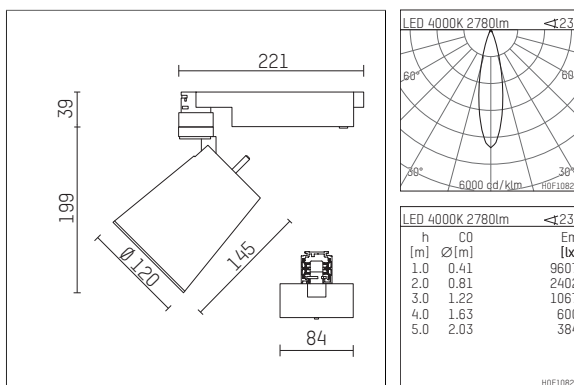

112 333 04 910 D | white

gin.o 3
spotlight
LED | 28 W 4000 K

- spotlight gin.o 3
- with 3 circuit DALI adapter
- for Hoffmeister control.x tracks
- circuit selection is possible while adapter is inserted into the track
- passive thermo management
- with LED 3150 lm
- colour temperature: 4000 K
- colour rendering index: CRI >80
- L90 / B10 (50.000h)
- SDCM < 2
- net luminous flux: 2780 lm
- total load: 28 W
- luminous efficacy: 99,3 lm/W
- rotationsymmetrical light distribution, medium
- beam angle: 25 °
- LED power unit integrated in adapter, electronic (DALI)
- amplitude dimming
- dimming range: 100-1 %
- housing of die cast aluminium
- adapter of fibreglass reinforced thermoplastic
- safety glass, clear
- color-, protection- and conversion-filters are available as accessory
- length: 221 mm, width: 84 mm, height: 238 mm
- rotatable 360°, 90° tilttable
- weight: 2,16 kg
- protection rating: IP20
- protection class I
- 5 years Hoffmeister warranty
- Made in Germany
- maximum ambient temperature: 35 ° C
- certificates: manufactured according to DIN VDE 0711 / EN 60598, CE
- colour: white (RAL9016)
- 112 333 04 910 D

Additional optional accessory components

description accessory general	dimensions in mm	item number	pic.-No.
soft.shape lens for spotlights gin.o and lo.nely size 3	∅: 100	105782	01
sculpture lens for spotlights gin.o and lo.nely size 3	∅: 100	105773	02
prismatic glass for spotlights gin.o and lo.nely size 3	∅: 100	105775	03
honeycomb louver for spotlights gin.o and lo.nely size 3		105761721	04
soft.spot lens for spotlights gin.o and lo.nely size 3	∅: 100	105774	01