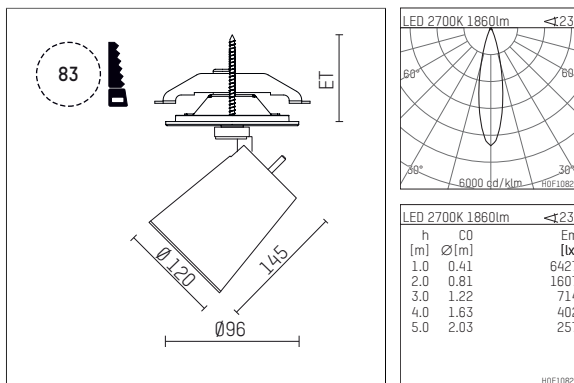

## 11233312 721-PA | black

gin.o 3  
spotlight  
LED | 28 W 2700 K

- spotlight gin.o 3
- with recessed mounting plate
- for recessed installation into wall or ceiling
- passive thermo management
- with LED 2100 lm
- colour temperature: 2700 K
- colour rendering index: CRI >90
- L90 / B10 (50.000h)
- SDCM < 2
- net luminous flux: 1860 lm
- total load: 28 W
- luminous efficacy: 66,4 lm/W
- rotationsymmetrical light distribution, medium
- beam angle: 25 °
- with external LED power unit, electronic, 220-240 V, 0/50/60 Hz
- amplitude dimming
- dimming range: 100-1 %
- power supply: supply cord with plug connection 2x5x2,5 mm², length: 360 mm
- suitable for through wiring
- housing of die cast aluminium
- safety glass, clear
- ceiling plate of die cast aluminium
- color-, protection- and conversion-filters are available as accessory
- diameter: 96 mm, recessing diameter: 83 mm
- recessing depth: 103 mm, ceiling thickness: 1-45 mm
- rotatable 360°, 90° tiltable
- weight: 2,33 kg
- protection rating: IP20
- protection class I
- 5 years Hoffmeister warranty
- Made in Germany
- maximum ambient temperature: 35 ° C
- certificates: manufactured according to DIN VDE 0711 / EN 60598, CE
- colour: black
- 11233312 721-PA

### Additional optional accessory components

description accessory general	dimensions in mm	item number	pic.-No.
soft.shape lens for spotlights gin.o and lo.nely size 3	∅: 100	105782	01
sculpture lens for spotlights gin.o and lo.nely size 3	∅: 100	105773	02
prismatic glass for spotlights gin.o and lo.nely size 3	∅: 100	105775	03
honeycomb louver for spotlights gin.o and lo.nely size 3		105761721	04
soft.spot lens for spotlights gin.o and lo.nely size 3	∅: 100	105774	01