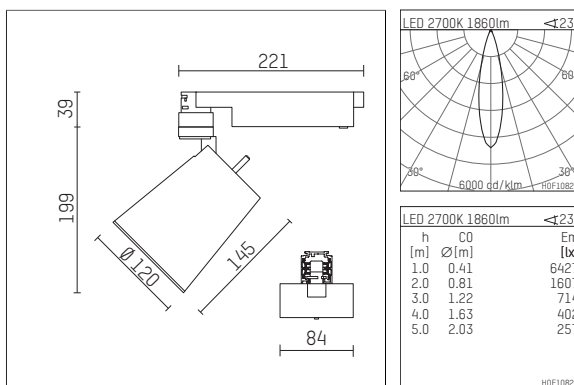

112 333 12 721 | black

gin.o 3
spotlight
LED | 28 W 2700 K

- spotlight gin.o 3
- with 3 circuit universal adapter
- for Hoffmeister control.x tracks
- circuit selection is possible while adapter is inserted into the track
- passive thermo management
- with LED 2100 lm
- colour temperature: 2700 K
- colour rendering index: CRI >90
- L90 / B10 (50.000h)
- SDCM < 2
- net luminous flux: 1860 lm
- total load: 28 W
- luminous efficacy: 66,4 lm/W
- rotationsymmetrical light distribution, medium
- beam angle: 25 °
- LED power unit integrated in adapter, electronic (POTI)
- amplitude dimming
- adapter with integrated potentiometer
- dimming range: 100-1 %
- housing of die cast aluminium
- adapter of fibreglass reinforced thermoplastic
- safety glass, clear
- color-, protection- and conversion-filters are available as accessory
- length: 221 mm, width: 84 mm, height: 238 mm
- rotatable 360°, 90° tiltable
- weight: 2,16 kg
- protection rating: IP20
- protection class I
- 5 years Hoffmeister warranty
- Made in Germany
- maximum ambient temperature: 35 ° C
- certificates: manufactured according to DIN VDE 0711 / EN 60598, CE
- colour: black
- 112 333 12 721

Additional optional accessory components

description accessory general	dimensions in mm	item number	pic.-No.
soft.shape lens for spotlights gin.o and lo.nely size 3	∅: 100	105782	01
sculpture lens for spotlights gin.o and lo.nely size 3	∅: 100	105773	02
prismatic glass for spotlights gin.o and lo.nely size 3	∅: 100	105775	03
honeycomb louver for spotlights gin.o and lo.nely size 3		105761721	04
soft.spot lens for spotlights gin.o and lo.nely size 3	∅: 100	105774	01