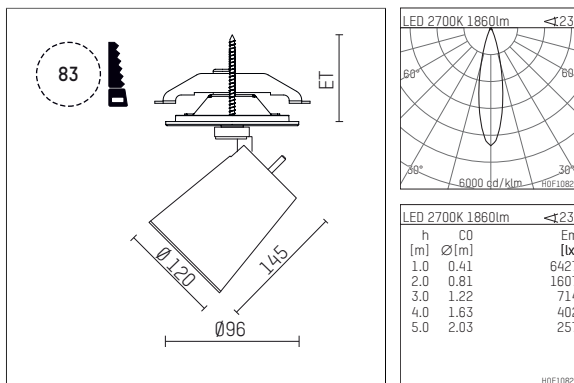

## 11233312 906-PA | silver

gin.o 3  
spotlight  
LED | 28 W 2700 K

- spotlight gin.o 3
- with recessed mounting plate
- for recessed installation into wall or ceiling
- passive thermo management
- with LED 2100 lm
- colour temperature: 2700 K
- colour rendering index: CRI >90
- L90 / B10 (50.000h)
- SDCM < 2
- net luminous flux: 1860 lm
- total load: 28 W
- luminous efficacy: 66,4 lm/W
- rotationsymmetrical light distribution, medium
- beam angle: 25 °
- with external LED power unit, electronic, 220-240 V, 0/50/60 Hz
- amplitude dimming
- dimming range: 100-1 %
- power supply: supply cord with plug connection 2x5x2,5 mm², length: 360 mm
- suitable for through wiring
- housing of die cast aluminium
- safety glass, clear
- ceiling plate of die cast aluminium
- color-, protection- and conversion-filters are available as accessory
- diameter: 96 mm, recessing diameter: 83 mm
- recessing depth: 103 mm, ceiling thickness: 1-45 mm
- rotatable 360°, 90° tiltable
- weight: 2,33 kg
- protection rating: IP20
- protection class I
- 5 years Hoffmeister warranty
- Made in Germany
- maximum ambient temperature: 35 ° C
- certificates: manufactured according to DIN VDE 0711 / EN 60598, CE
- colour: silver
- 11233312 906-PA

### Additional optional accessory components

description accessory general	dimensions in mm	item number	pic.-No.
soft.shape lens for spotlights gin.o and lo.nely size 3	∅: 100	105782	01
sculpture lens for spotlights gin.o and lo.nely size 3	∅: 100	105773	02
prismatic glass for spotlights gin.o and lo.nely size 3	∅: 100	105775	03
honeycomb louver for spotlights gin.o and lo.nely size 3		105761721	04
soft.spot lens for spotlights gin.o and lo.nely size 3	∅: 100	105774	01