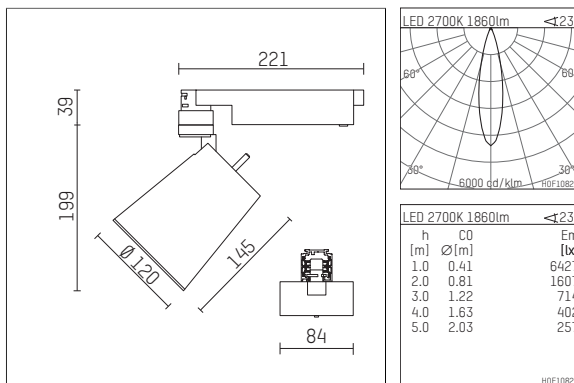

112 333 12 906 | silver

gin.o 3
spotlight
LED | 28 W 2700 K

- spotlight gin.o 3
- with 3 circuit universal adapter
- for Hoffmeister control.x tracks
- circuit selection is possible while adapter is inserted into the track
- passive thermo management
- with LED 2100 lm
- colour temperature: 2700 K
- colour rendering index: CRI >90
- L90 / B10 (50.000h)
- SDCM < 2
- net luminous flux: 1860 lm
- total load: 28 W
- luminous efficacy: 66,4 lm/W
- rotationsymmetrical light distribution, medium
- beam angle: 25 °
- LED power unit integrated in adapter, electronic (POTI)
- amplitude dimming
- adapter with integrated potentiometer
- dimming range: 100-1 %
- housing of die cast aluminium
- adapter of fibreglass reinforced thermoplastic
- safety glass, clear
- color-, protection- and conversion-filters are available as accessory
- length: 221 mm, width: 84 mm, height: 238 mm
- rotatable 360°, 90° tiltable
- weight: 2,16 kg
- protection rating: IP20
- protection class I
- 5 years Hoffmeister warranty
- Made in Germany
- maximum ambient temperature: 35 ° C
- certificates: manufactured according to DIN VDE 0711 / EN 60598, CE
- colour: silver
- 112 333 12 906

Additional optional accessory components

description accessory general	dimensions in mm	item number	pic.-No.
soft.shape lens for spotlights gin.o and lo.nely size 3	∅: 100	105782	01
sculpture lens for spotlights gin.o and lo.nely size 3	∅: 100	105773	02
prismatic glass for spotlights gin.o and lo.nely size 3	∅: 100	105775	03
honeycomb louver for spotlights gin.o and lo.nely size 3		105761721	04
soft.spot lens for spotlights gin.o and lo.nely size 3	∅: 100	105774	01