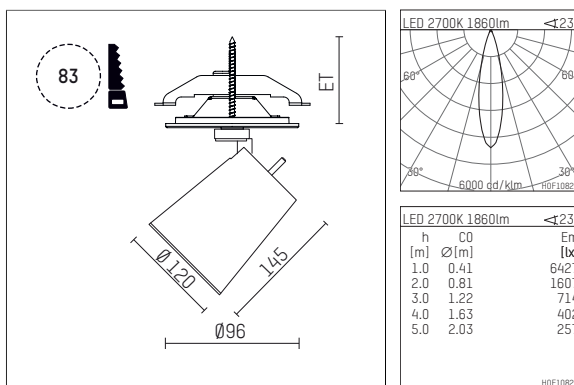

11233312 910-PA | white

gin.o 3
spotlight
LED | 28 W 2700 K

- spotlight gin.o 3
- with recessed mounting plate
- for recessed installation into wall or ceiling
- passive thermo management
- with LED 2100 lm
- colour temperature: 2700 K
- colour rendering index: CRI >90
- L90 / B10 (50.000h)
- SDCM < 2
- net luminous flux: 1860 lm
- total load: 28 W
- luminous efficacy: 66,4 lm/W
- rotationsymmetrical light distribution, medium
- beam angle: 25 °
- with external LED power unit, electronic, 220-240 V, 0/50/60 Hz
- amplitude dimming
- dimming range: 100-1 %
- power supply: supply cord with plug connection 2x5x2,5 mm², length: 360 mm
- suitable for through wiring
- housing of die cast aluminium
- safety glass, clear
- ceiling plate of die cast aluminium
- color-, protection- and conversion-filters are available as accessory
- diameter: 96 mm, recessing diameter: 83 mm
- recessing depth: 103 mm, ceiling thickness: 1-45 mm
- rotatable 360°, 90° tiltable
- weight: 2,33 kg
- protection rating: IP20
- protection class I
- 5 years Hoffmeister warranty
- Made in Germany
- maximum ambient temperature: 35 ° C
- certificates: manufactured according to DIN VDE 0711 / EN 60598, CE
- colour: white (RAL9016)
- 11233312 910-PA

Additional optional accessory components

description accessory general	dimensions in mm	item number	pic.-No.
soft.shape lens for spotlights gin.o and lo.nely size 3	∅: 100	105782	01
sculpture lens for spotlights gin.o and lo.nely size 3	∅: 100	105773	02
prismatic glass for spotlights gin.o and lo.nely size 3	∅: 100	105775	03
honeycomb louver for spotlights gin.o and lo.nely size 3		105761721	04
soft.spot lens for spotlights gin.o and lo.nely size 3	∅: 100	105774	01